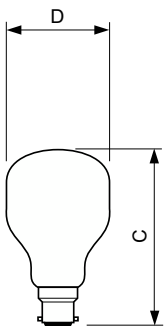

### Dimensional drawing

Product	D	C (max)
Soft 100W B22 230V T55 WH U 1CT/100	55 mm	93.5 mm
Soft 100W B22 240V T55 WH 1CT/5X20FT	55 mm	93.5 mm
Soft 40W B22 230V T55 WH U 1CT/100	55 mm	93.5 mm
Soft 60W B22 230V T55 WH U 1CT/100	55 mm	93.5 mm
Soft 60W B22 240V T55 WH 1CT/5X20FT	55 mm	93.5 mm
Soft 75W B22 240V T55 WH 1CT/5X20FT	55 mm	96.5 mm

## Dimensional drawing

Product	D	C (max)
Soft 60W E27 240V T55 WH 1CT/5X20FT	55 mm	95 mm
Soft 75W E27 240V T55 WH 1CT/5X20FT	55 mm	98 mm

General Information	
Rated Lifetime (Hours)	1,000 hour(s)
Nominal lifetime	1,000 hour(s)
Operating Position	UNIVERSAL
Light Technical	
Color rendering index (CRI)	100
Controls and Dimming	
Dimmable	Yes
Mechanical and Housing	
Bulb Finish	Soft White
Bulb Shape	T55