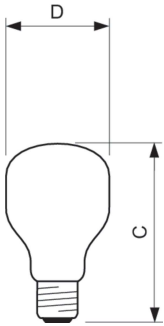

### Dimensional drawing

Product	D	C (max)
Soft 100W B22 230V T55 WH U 1CT/100	55 mm	93.5 mm
Soft 100W B22 240V T55 WH 1CT/5X20FT	55 mm	93.5 mm
Soft 40W B22 230V T55 WH U 1CT/100	55 mm	93.5 mm
Soft 60W B22 230V T55 WH U 1CT/100	55 mm	93.5 mm
Soft 60W B22 240V T55 WH 1CT/5X20FT	55 mm	93.5 mm
Soft 75W B22 240V T55 WH 1CT/5X20FT	55 mm	96.5 mm

## Dimensional drawing

Product	D	C (max)
Soft 60W E27 240V T55 WH 1CT/5X20FT	55 mm	95 mm
Soft 75W E27 240V T55 WH 1CT/5X20FT	55 mm	98 mm

General Information	
Rated Lifetime (Hours)	1,000 hour(s)
Nominal lifetime	1,000 hour(s)
Operating Position	UNIVERSAL
Light Technical	
Color rendering index (CRI)	100
Controls and Dimming	
Dimmable	Yes
Mechanical and Housing	
Bulb Finish	Soft White
Bulb Shape	T55