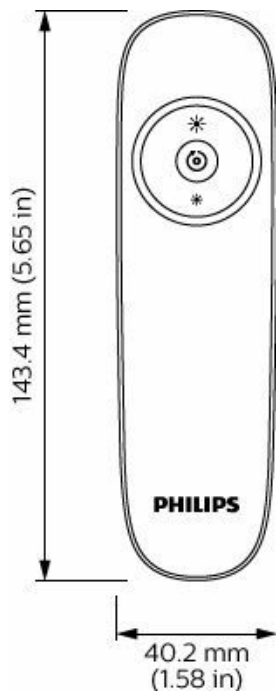

## Versions

IRT9015 Remote

IPAC\_ZBS260i\_0013-  
Accessory photo

IRT9020 Transmitter IR  
Point with wall holder

## Målskisse

IRT9020/00 Simple Transmitter IR Point