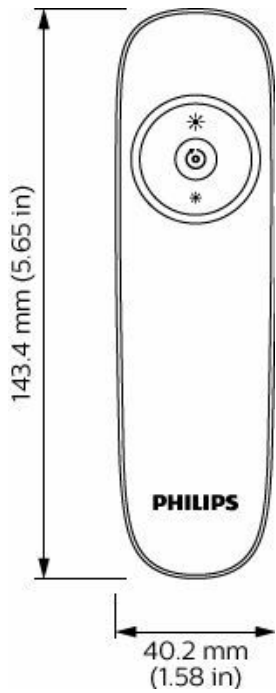

Applications

- Office
- Industrial
- Education
- Healthcare
- Retail

Versions

IRT9015 Remote

IPAC_ZBS260i_0013-
Accessory photo

IRT9020 Transmitter IR
Point with wall holder

Dimensional drawing

IRT9020/00 Simple Transmitter IR Point

Product details

IRT9010/00 Transmitter IR
Point - Front

IRT9020 front

IRT9020 wall holder

IRT9020 in wall holder

IRT9020 with wall holder