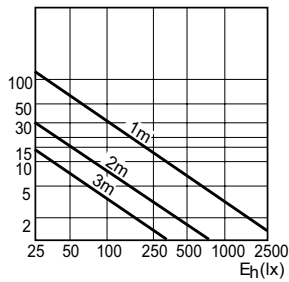

Accent Diagram - PAR38 120W E27/51
220-240V PAR38 30D 1CT