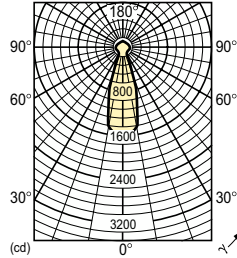

PAR38

Controls and Dimming

Order Code	Full Product Name	Dimmable
923810544296	PAR38 80W E27 230V PAR38 FL 30D 1CT/12	Yes

Order Code	Full Product Name	Dimmable
923815643301	PAR38 120W E27/51 220-240V PAR38 30D 1CT	-

Approval and Application

Order Code	Full Product Name	Energy Consumption kWh/ 1000 h
923810544296	PAR38 80W E27 230V PAR38 FL 30D 1CT/12	80 kWh
923815643301	PAR38 120W E27/51 220-240V PAR38 30D 1CT	-

Accent Diagrams