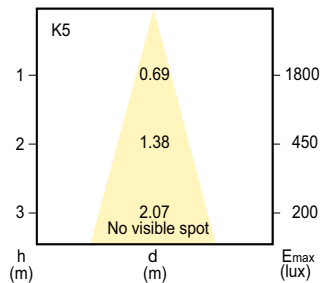

Beam Diagrams

Beam diagram - PAR38 80W E27 230V PAR38
FL 30D 1CT/12