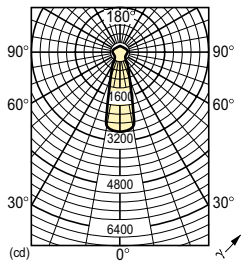

PAR38

Controls and Dimming

Order Code	Full Product Name	Dimmable
923810544296	PAR38 80W E27 230V PAR38 FL 30D 1CT/12	Yes

Order Code	Full Product Name	Dimmable
923815643301	PAR38 120W E27/51 220-240V PAR38 30D 1CT	-

Approval and Application

Order Code	Full Product Name	Energy Consumption kWh/ 1000 h
923810544296	PAR38 80W E27 230V PAR38 FL 30D 1CT/12	80 kWh
923815643301	PAR38 120W E27/51 220-240V PAR38 30D 1CT	-

Accent Diagrams