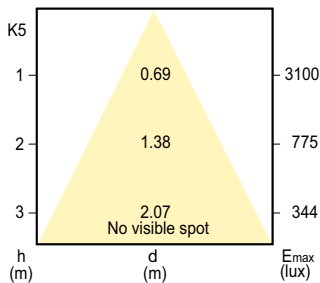

Beam Diagrams

Beam diagram - PAR38 120W E27/51 220-240V
PAR38 30D 1CT