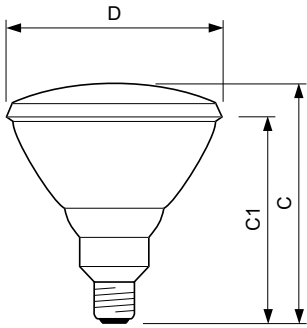

Product Description

PAR38

Pressed-glass 121 mm diameter reflector lamps of high luminous intensity

Benefits

- Produces the same useful light as conventional PAR lamps at 20% lower energy

Features

- Spot versions have a stippled front reflector producing a narrow, homogeneous beam
- Flood versions have a front refractor composed of prismatic elements

PAR38

Dimensional drawing

Product	D	C (max)	C1
PAR38 120W E27/51 220-240V PAR38 30D 1CT	121 mm	137 mm	123 mm
PAR38 80W E27 230V PAR38 FL 30D 1CT/12	123 mm	137 mm	

General Information	
Rated Lifetime (Hours)	2,000 hour(s)
Nominal lifetime	2,000 hour(s)
Operating Position	UNIVERSAL
Light Technical	
Beam Angle (Nom)	30 degree(s)
Color rendering index (CRI)	100
Operating and Electrical	
Starting Time (Nom)	0.0 s
Mechanical and Housing	
Bulb Shape	PAR38