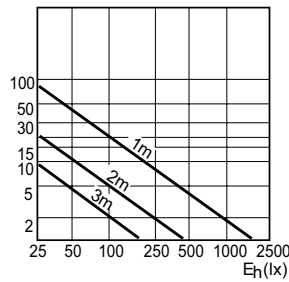

Accent Diagram - PAR38 80W E27 230V PAR38
FL 30D 1CT/12