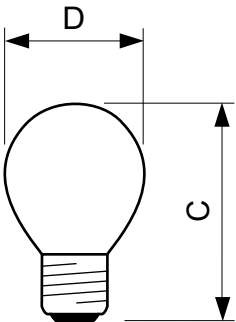

## Dimensional drawing

Product	D	C (max)
Stan 40W E14 230V P45 FR 1CT/10X10F	45 mm	78 mm
Stan 60W E14 230V P45 FR 1CT/10X10F	45 mm	78 mm

Product	D	C (max)
Stan 40W E27 230V P45 FR 1CT/10X10F	45 mm	73 mm
Stan 60W E27 230V P45 FR 1CT/10X10F	45 mm	73 mm