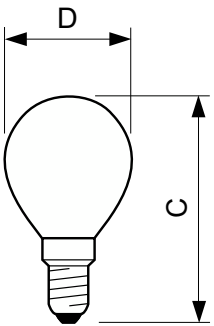

## Dimensional drawing

Product	D	C (max)
Stan 40W E14 230V P45 FR 1CT/10X10F	45 mm	78 mm
Stan 60W E14 230V P45 FR 1CT/10X10F	45 mm	78 mm

Product	D	C (max)
Stan 40W E27 230V P45 FR 1CT/10X10F	45 mm	73 mm
Stan 60W E27 230V P45 FR 1CT/10X10F	45 mm	73 mm