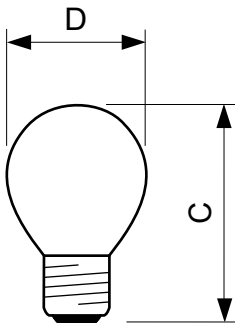

Standard Lustre P45 clear

Versions

LPPR ILUSBSTD B22 P45 CL

GreenSpace Linear Accent

7894400001841 - RFT

Dimensional drawing

Product	D	C (max)
40 W E27 cap 110-127 V Incandescent luster bulb	45 mm	73 mm

Product	D	C (max)
230V 15W GLS CLEAR BAYONET CAP	45 mm	71.5 mm