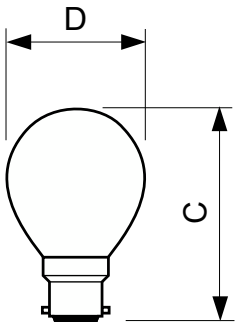

Standard Lustre P45 clear

Versions

LPPR ILUSBSTD B22 P45 CL

GreenSpace Linear Accent

7894400001841 - RFT

Dimensional drawing

Product	D	C (max)
40 W E27 cap 110-127 V Incandescent luster bulb	45 mm	73 mm

Product	D	C (max)
230V 15W GLS CLEAR BAYONET CAP	45 mm	71.5 mm