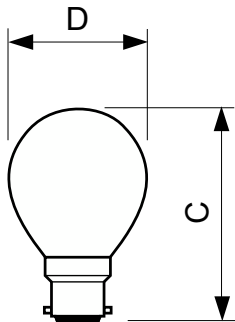

## Dimensional drawing

Product	D	C (max)
40 W E27 cap 110-127 V Incandescent luster bulb	45 mm	73 mm

Product	D	C (max)
230V 15W GLS CLEAR BAYONET CAP	45 mm	71.5 mm