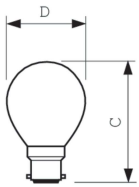

Party Lustre P45

Versions

LPPR ILUSBCOL B22 P45 YE

Dimensional drawing

Product	D	C (max)
230V 15W DECORATION BLUE	45 mm	71.5 mm
230V 15W DECORATION GREEN	45 mm	71.5 mm
230V 15W DECORATION ORANGE	45 mm	71.5 mm
230V 15W DECORATION YELLOW	45 mm	71.5 mm