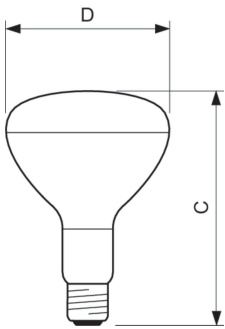

Infrared Lamps Industrial Use

Dimensional drawing

Product	D	C (max)	C1 (max)
125PAR38/HEAT/CL 120V 12/1	121 mm	135 mm	123 mm
175PAR38/HEAT/CL 120V 12/1	121 mm	135 mm	123 mm
PAR38 IR 100W E27 230V CL 1CT/12	121 mm	136 mm	124 mm
PAR38 IR 100W E27 230V Red 1CT/12	121 mm	136 mm	124 mm
PAR38 IR 100W E27 240V CL 1CT/12	121 mm	136 mm	124 mm
PAR38 IR 100W E27 240V Red 1CT/12	121 mm	136 mm	124 mm
PAR38 IR 175W E27 230V CL 1CT/12	121 mm	136 mm	124 mm
PAR38 IR 175W E27 230V Red 1CT/12	121 mm	136 mm	124 mm
PAR38 IR 175W E27 240V CL 1CT/12	121 mm	136 mm	124 mm
PAR38 IR 175W E27 240V Red 1CT/12	121 mm	136 mm	124 mm
Par38 115-125V E26 1CT/12	121 mm	135 mm	123 mm

Product	D	C (max)
BR125 IR 150W E27 230-250V CL 1CT/10	125 mm	173 mm
BR125 IR 250W E27 230-250V CL 1CT/10	125 mm	173 mm
BR125 IR 250W E27 230-250V Red 1CT/10	125 mm	173 mm
E27 cap Incandescent lamp	125 mm	173 mm

Product	D	C (max)
R125 IR 275W E27 240V 1CT/6	126.5 mm	179 mm
R125 IR 300W E27 230-250V CL 1CT/10	125 mm	179 mm
R125 IR 375W E27 230-250V CL 1CT/10	125 mm	183 mm

General Information

Nominal lifetime	5,000 hour(s)

General Information

Order Code	Full Product Name	Cap-Base	Rated Lifetime (Hours)	Operating Position
923211843801	E27 cap Incandescent lamp	E27	5,000 hour(s)	H45
925255136308	250BR40 IR/1 120V 4/1	E26	5,000 hour(s)	UNIVERSAL

Order Code	Full Product Name	Cap-Base	Rated Lifetime (Hours)	Operating Position
923800936301	125PAR38/HEAT/CL 120V 12/1	E26/50X39	5,000 hour(s)	UNIVERSAL
923801244209	PAR38 IR 100W E27 230V CL 1CT/12	E27	5,000 hour(s)	UNIVERSAL