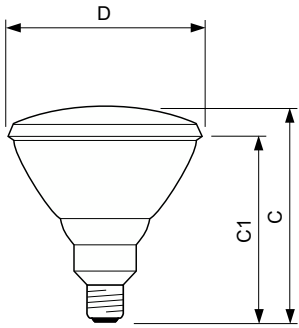

Infrared Lamps Industrial Use

Dimensional drawing

Product	D	C (max)	C1 (max)
125PAR38/HEAT/CL 120V 12/1	121 mm	135 mm	123 mm
175PAR38/HEAT/CL 120V 12/1	121 mm	135 mm	123 mm
PAR38 IR 100W E27 230V CL 1CT/12	121 mm	136 mm	124 mm
PAR38 IR 100W E27 230V Red 1CT/12	121 mm	136 mm	124 mm
PAR38 IR 100W E27 240V CL 1CT/12	121 mm	136 mm	124 mm
PAR38 IR 100W E27 240V Red 1CT/12	121 mm	136 mm	124 mm
PAR38 IR 175W E27 230V CL 1CT/12	121 mm	136 mm	124 mm
PAR38 IR 175W E27 230V Red 1CT/12	121 mm	136 mm	124 mm
PAR38 IR 175W E27 240V CL 1CT/12	121 mm	136 mm	124 mm
PAR38 IR 175W E27 240V Red 1CT/12	121 mm	136 mm	124 mm
Par38 115-125V E26 1CT/12	121 mm	135 mm	123 mm

Product	D	C (max)
BR125 IR 150W E27 230-250V CL 1CT/10	125 mm	173 mm
BR125 IR 250W E27 230-250V CL 1CT/10	125 mm	173 mm
BR125 IR 250W E27 230-250V Red 1CT/10	125 mm	173 mm
E27 cap Incandescent lamp	125 mm	173 mm

Product	D	C (max)
R125 IR 275W E27 240V 1CT/6	126.5 mm	179 mm
R125 IR 300W E27 230-250V CL 1CT/10	125 mm	179 mm
R125 IR 375W E27 230-250V CL 1CT/10	125 mm	183 mm

General Information

Nominal lifetime	5,000 hour(s)

General Information

Order Code	Full Product Name	Cap-Base	Rated Lifetime (Hours)	Operating Position
923211843801	E27 cap Incandescent lamp	E27	5,000 hour(s)	H45
925255136308	250BR40 IR/1 120V 4/1	E26	5,000 hour(s)	UNIVERSAL

Order Code	Full Product Name	Cap-Base	Rated Lifetime (Hours)	Operating Position
923800936301	125PAR38/HEAT/CL 120V 12/1	E26/50X39	5,000 hour(s)	UNIVERSAL
923801244209	PAR38 IR 100W E27 230V CL 1CT/12	E27	5,000 hour(s)	UNIVERSAL