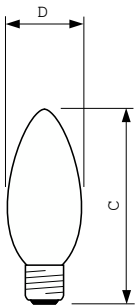

Standard Candle B35 frosted

Versions

LPPR ICANBSTD B22 B35 CL

LPPR_ICANESTD_E27_B35_FR-
Product photo

Dimensional drawing

Product	D	C (max)
230V 25W BC PEARL CANDLE	35 mm	95 mm

Product	D	C (max)
Stan 40W E14 230V B35 FR 1CT/10X10F	35 mm	100 mm
Stan 40W E14 230V B35 FR U 1CT/6X50CT	35 mm	100 mm
Stan 60W E14 230V B35 FR 1CT/10X10F	35 mm	100 mm

Product	D	C (max)
Stan 40W E27 230V B35 FR 1CT/10X10F	35 mm	96.5 mm

Standard Candle B35 frosted

General Information

Rated Lifetime (Hours)	1,000 hour(s)
Nominal lifetime	1,000 hour(s)
Operating Position	UNIVERSAL

Bulb Finish	Frosted
Bulb Shape	B35

General Information

Order Code	Full Product Name	Cap-Base
926000006918	Stan 40W E14 230V B35 FR 1CT/10X10F	E14
926000007764	Stan 60W E14 230V B35 FR 1CT/10X10F	E14
926000205011	Stan 40W E14 230V B35 FR U 1CT/6X50CT	E14
921485644299	230V 25W BC PEARL CANDLE	B22
921492144218	Stan 40W E27 230V B35 FR 1CT/10X10F	E27