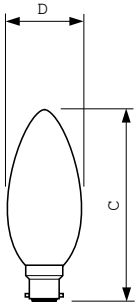

Standard Candle B35 frosted

Versions

LPPR ICANBSTD B22 B35 CL

LPPR_ICANESTD_E27_B35_FR-
Product photo

Dimensional drawing

Product	D	C (max)
230V 25W BC PEARL CANDLE	35 mm	95 mm

Product	D	C (max)
Stan 40W E14 230V B35 FR 1CT/10X10F	35 mm	100 mm
Stan 40W E14 230V B35 FR U 1CT/6X50CT	35 mm	100 mm
Stan 60W E14 230V B35 FR 1CT/10X10F	35 mm	100 mm

Product	D	C (max)
Stan 40W E27 230V B35 FR 1CT/10X10F	35 mm	96.5 mm

Standard Candle B35 frosted

General Information

Rated Lifetime (Hours)	1,000 hour(s)
Nominal lifetime	1,000 hour(s)
Operating Position	UNIVERSAL

Bulb Finish	Frosted
Bulb Shape	B35

General Information

Order Code	Full Product Name	Cap-Base
926000006918	Stan 40W E14 230V B35 FR 1CT/10X10F	E14
926000007764	Stan 60W E14 230V B35 FR 1CT/10X10F	E14
926000205011	Stan 40W E14 230V B35 FR U 1CT/6X50CT	E14
921485644299	230V 25W BC PEARL CANDLE	B22
921492144218	Stan 40W E27 230V B35 FR 1CT/10X10F	E27