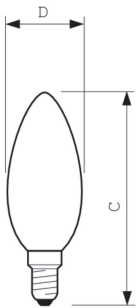

Standard Candle B35 frosted

Versions

LPPR ICANBSTD B22 B35 CL

LPPR_ICANESTD_E27_B35_FR-
Product photo

Dimensional drawing

Product	D	C (max)
230V 25W BC PEARL CANDLE	35 mm	95 mm

Product	D	C (max)
Stan 40W E14 230V B35 FR 1CT/10X10F	35 mm	100 mm
Stan 40W E14 230V B35 FR U 1CT/6X50CT	35 mm	100 mm
Stan 60W E14 230V B35 FR 1CT/10X10F	35 mm	100 mm

Product	D	C (max)
Stan 40W E27 230V B35 FR 1CT/10X10F	35 mm	96.5 mm

Standard Candle B35 frosted

General Information

Rated Lifetime (Hours)	1,000 hour(s)
Nominal lifetime	1,000 hour(s)
Operating Position	UNIVERSAL

Bulb Finish	Frosted
Bulb Shape	B35

General Information

Order Code	Full Product Name	Cap-Base
926000006918	Stan 40W E14 230V B35 FR 1CT/10X10F	E14
926000007764	Stan 60W E14 230V B35 FR 1CT/10X10F	E14
926000205011	Stan 40W E14 230V B35 FR U 1CT/6X50CT	E14
921485644299	230V 25W BC PEARL CANDLE	B22
921492144218	Stan 40W E27 230V B35 FR 1CT/10X10F	E27