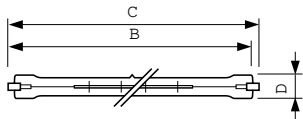

LPPR HLINEAR 0001

Dimensional drawing

Product	D (max)	B (max)	B	B (min)	C (max)
200 W R7s cap Clear Halogen linear lamp	12 mm	115.8 mm	114.2 mm	112.6 mm	117.6 mm
300 W R7s cap Clear Halogen linear lamp	12 mm	115.8 mm	114.2 mm	112.6 mm	117.6 mm
500 W R7s cap 220-240 V Warm white Halogen linear lamp	12 mm	115.8 mm	114.2 mm	112.6 mm	117.6 mm
Plusline S 500W R7s 240V 1BC/12	12 mm	115.8 mm	114.2 mm	112.6 mm	117.6 mm