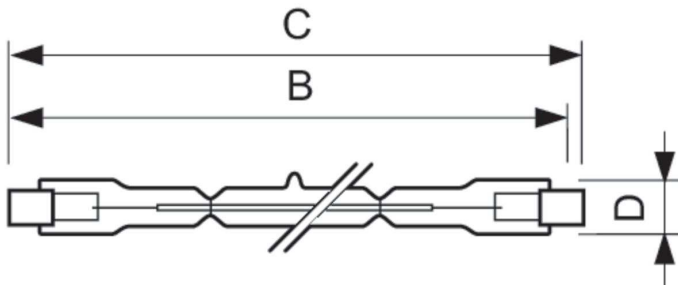

LPPR HLINEAR 0001

Dimensional drawing

Product	D (max)	B (max)	B	B (min)	C (max)
200 W R7s cap Clear Halogen linear lamp	12 mm	115.8 mm	114.2 mm	112.6 mm	117.6 mm
300 W R7s cap Clear Halogen linear lamp	12 mm	115.8 mm	114.2 mm	112.6 mm	117.6 mm
500 W R7s cap 220-240 V Warm white Halogen linear lamp	12 mm	115.8 mm	114.2 mm	112.6 mm	117.6 mm
Plusline S 500W R7s 240V 1BC/12	12 mm	115.8 mm	114.2 mm	112.6 mm	117.6 mm

Product	D (max)	C (max)
PLUS PRO S 1000W 240-250V CL 1SL	12.75 mm	114.2 mm

General Information

Cap-Base	R7s
Rated Lifetime (Hours)	2,000 hour(s)
Operating Position	UNIVERSAL

Mechanical and Housing

Bulb Finish	Clear
-------------	-------