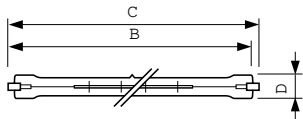

LPPR_HLINEAR_0001

Dimensional drawing

Product	D (max)	B (max)	B	B (min)	C (max)
200 W R7s cap Clear Halogen linear lamp	12 mm	115.8 mm	114.2 mm	112.6 mm	117.6 mm
300 W R7s cap Clear Halogen linear lamp	12 mm	115.8 mm	114.2 mm	112.6 mm	117.6 mm
500 W R7s cap 220-240 V Warm white Halogen linear lamp	12 mm	115.8 mm	114.2 mm	112.6 mm	117.6 mm
Plusline S 500W R7s 240V 1BC/12	12 mm	115.8 mm	114.2 mm	112.6 mm	117.6 mm