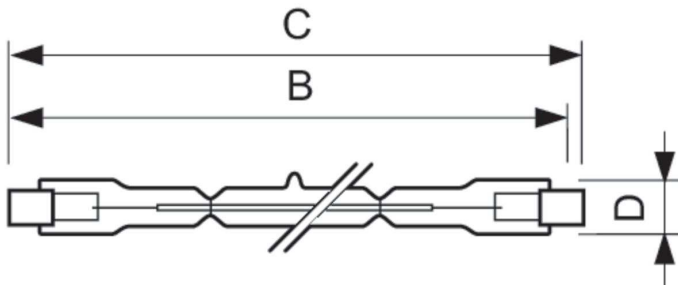

LPPR_HLINEAR_0001

Dimensional drawing

Product	D (max)	B (max)	B	B (min)	C (max)
200 W R7s cap Clear Halogen linear lamp	12 mm	115.8 mm	114.2 mm	112.6 mm	117.6 mm
300 W R7s cap Clear Halogen linear lamp	12 mm	115.8 mm	114.2 mm	112.6 mm	117.6 mm
500 W R7s cap 220-240 V Warm white Halogen linear lamp	12 mm	115.8 mm	114.2 mm	112.6 mm	117.6 mm
Plusline S 500W R7s 240V 1BC/12	12 mm	115.8 mm	114.2 mm	112.6 mm	117.6 mm

Product	D (max)	C (max)
PLUS PRO S 1000W 240-250V CL 1SL	12.75 mm	114.2 mm

General Information

Cap-Base	R7s
Rated Lifetime (Hours)	2,000 hour(s)
Operating Position	UNIVERSAL

Mechanical and Housing

Bulb Finish	Clear
-------------	-------