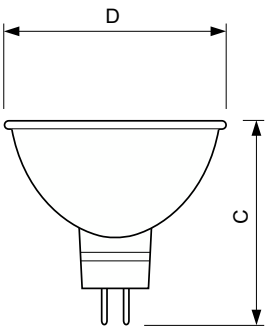

Application

- Shops, hotels and restaurants

Essential LV MR16

Versions

8711500885692 - RFT

LPPR1_HFIGHTER_Closed.JPG

Dimensional drawing

Product	D (max)	C (max)
35 W GU5.3 cap Warm white Halogen spot	50.7 mm	46 mm
ESSPlus MR16 35W GU5.3 12V 36D 1CT/10x5F	50.7 mm	46 mm
ESSPlus MR16 35W GU5.3 12V 60D 1CT/10x5F	50.7 mm	46 mm