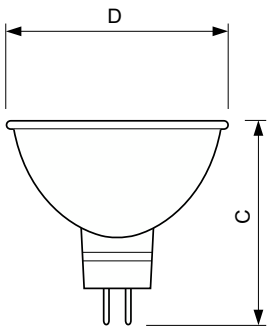

## Dimensional drawing

| Product                                  | D (max) | C (max) |
|--|---------|---------|
| 20 W GU5.3 cap Warm white Halogen spot   | 51 mm   | 46 mm   |
| 35 W GU5.3 cap Warm white Halogen spot   | 50.7 mm | 46 mm   |
| 35 W GU5.3 cap Warm white Halogen spot   | 51 mm   | 46 mm   |
| 50 W GU5.3 cap Warm white Halogen spot   | 50.7 mm | 46 mm   |
| 50 W GU5.3 cap Warm white Halogen spot   |         |         |
| 50 W GU5.3 cap Warm white Halogen spot   |         |         |
| 50 W GU5.3 cap Warm white Halogen spot   | 51 mm   | 46 mm   |
| 50 W GU5.3 cap Warm white Halogen spot   |         |         |
| ESSPlus MR16 35W GU5.3 12V 36D 1CT/10x5F | 50.7 mm | 46 mm   |
| ESSPlus MR16 35W GU5.3 12V 60D 1CT/10x5F | 50.7 mm | 46 mm   |
| ESSPlus MR16 35W GU5.3 12V 60D 6CT/5     | 50.7 mm | 46 mm   |