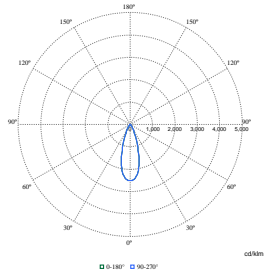

Polar Wide Diagrams

Polar Normal (separate) - GD601BI - 910505102192