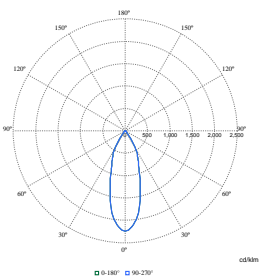

Order Code	Full Product Name	Cromaticità iniziale
01219600	GD621B 27S/PW930 PSU-E HMB WH	(0.422,0.386)<2
01220200	GD621B 27S/PW930 PSU-E HWB WH	(0.422,0.386)<2
01221900	GD621B 27S/PW930 PSU-E HVWB WH	(0.422,0.386)<2
01222600	GD621B 39S/PW930 PSU-E HMB WH	(0.422,0.386)<2
01223300	GD621B 39S/PC930 PSU-E HMB WH	(0.422,0.386)<2
01212700	GD621B 17S/827 PSU-E WB FG BK	(0.458,0.410)<3
01227100	GD623B 39S/PW930 PSU-E HWB BK	(0.422,0.386)<2
01224000	GD622B 27S/830 PSU-E WB WH	(0.434,0.403)<3

Dati del prodotto

Order Code	Full Product Name	Codice famiglia prodotto
01225700	GD622B 39S/PW930 PSU-E HWB BK	GD622B
01226400	GD623B 27S/830 PSU-E WB WH	GD623B
01213400	GD621B 17S/830 PSU-E MB WH	GD621B
01214100	GD621B 17S/830 PSU-E WB WH	GD621B
01215800	GD621B 27S/840 PSU-E MB WH	GD621B
01216500	GD621B 27S/830 DIA-E MB WH	GD621B
01217200	GD621B 27S/830 DIA-E WB WH	GD621B
01218900	GD621B 20S/PW930 PSU-E HNB WH	GD621B

Order Code	Full Product Name	Codice famiglia prodotto
01219600	GD621B 27S/PW930 PSU-E HMB WH	GD621B
01220200	GD621B 27S/PW930 PSU-E HWB WH	GD621B
01221900	GD621B 27S/PW930 PSU-E HVWB WH	GD621B
01222600	GD621B 39S/PW930 PSU-E HMB WH	GD621B
01223300	GD621B 39S/PC930 PSU-E HMB WH	GD621B
01212700	GD621B 17S/827 PSU-E WB FG BK	GD621B
01227100	GD623B 39S/PW930 PSU-E HWB BK	GD623B
01224000	GD622B 27S/830 PSU-E WB WH	GD622B

Polar Wide Diagrams

Polar Normal (separate) - GD601BI - 910505102201