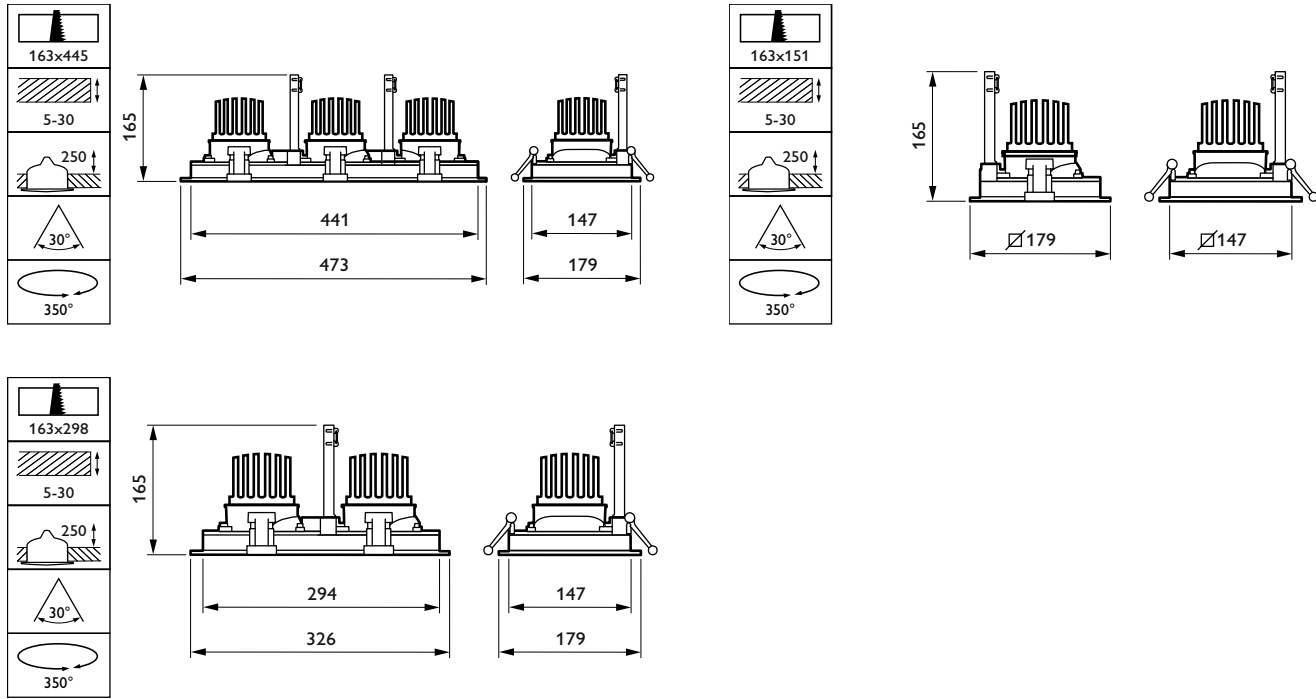

StoreFlux gen3 rim

Dimensional drawing

Product details

StoreFlux gen3 PerfectAccent-
GD622B_BK_SPP2-DPP

StoreFlux gen3 PerfectAccent-
GD623B_BK_SPP2-DPP

StoreFlux gen3 PerfectAccent-
GD623B_WH_SPP2-DPP

StoreFlux gen3 PerfectAccent-
GD621B_BK_SPP2-DPP