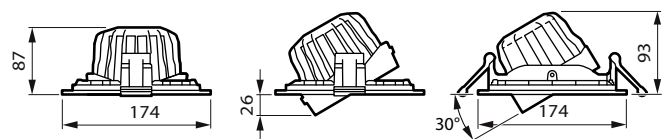

Versions

GD352B GreenSpace Accent
Gridlight Double Black

GD351B GreenSpace Accent
Gridlight Single Black

Måttskiss

GreenSpace Accent Gridlight gen2

Produktinformation

GD351B GreenSpace Accent
Gridlight Single White