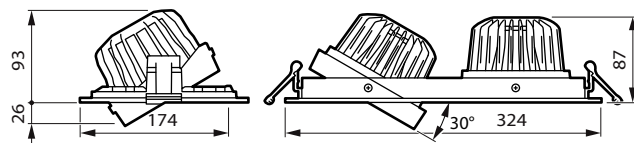

Versions

GD352B GreenSpace Accent
Gridlight Double Black

GD351B GreenSpace Accent
Gridlight Single Black

Måttskiss

GreenSpace Accent Gridlight gen2

Produktinformation

GD351B GreenSpace Accent
Gridlight Single White