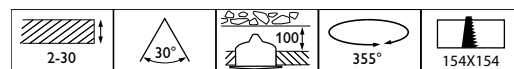

Versions

GD352B GreenSpace Accent
Gridlight Double Black

GD351B GreenSpace Accent
Gridlight Single Black

Måttskiss

GreenSpace Accent Gridlight gen2

Produktinformation

GD351B GreenSpace Accent
Gridlight Single White