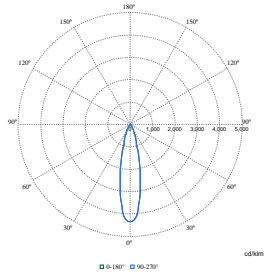

GreenSpace Accent Gridlight gen2

Polar Wide Diagrams

Polar Normal (separate) - GD350BI - 910505102779