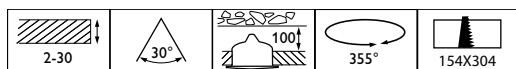

Versions

GD352B GreenSpace Accent
Gridlight Double Black

GD351B GreenSpace Accent
Gridlight Single Black

Måttskiss

GreenSpace Accent Gridlight gen2

Produktinformation

GD351B GreenSpace Accent
Gridlight Single White