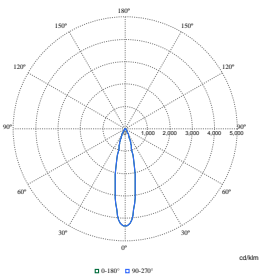

Order Code	Full Product Name	Aanvankelijke kleurkwaliteit
8720169588295	GD351B 27S/PC930 DIA-E WB BK	(0.422, 0.386) SDCM <2
8720169588318	GD351B 39S/830 WIA-E MB BK	(0.434, 0.403) SDCM <2
8720169588349	GD352B 27S/830 PSU-E WB WH	(0.434, 0.403) SDCM <2
8720169588363	GD352B 39S/827 PSU-E MB FG WH	(0.458, 0.410) SDCM <2
8720169588387	GD352B 39S/840 PSU-E MB FG WH	(0.382, 0.380) SDCM <2
8720169588394	GD352B 39S/PW930 DIA-E WB WH	(0.422, 0.386) SDCM <2

Productgegevens

Order Code	Full Product Name	Code productfamilie
8720169588356	GD352B 27S/PC930 DIA-E WB BK	GD352B
8720169588370	GD352B 39S/830 WIA-E MB BK	GD352B
8720169588288	GD351B 27S/830 PSU-E WB WH	GD351B
8720169588301	GD351B 39S/827 PSU-E MB FG WH	GD351B
8720169588325	GD351B 39S/840 PSU-E MB FG WH	GD351B
8720169588332	GD351B 39S/PW930 DIA-E WB WH	GD351B

Order Code	Full Product Name	Code productfamilie
8720169588295	GD351B 27S/PC930 DIA-E WB BK	GD351B
8720169588318	GD351B 39S/830 WIA-E MB BK	GD351B
8720169588349	GD352B 27S/830 PSU-E WB WH	GD352B
8720169588363	GD352B 39S/827 PSU-E MB FG WH	GD352B
8720169588387	GD352B 39S/840 PSU-E MB FG WH	GD352B
8720169588394	GD352B 39S/PW930 DIA-E WB WH	GD352B

Polar Wide Diagrams

Polar Normal (separate) - GD350BI - 910505102779