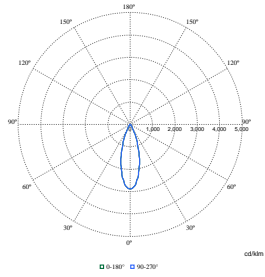

Polar Wide Diagrams

Polar Normal (separate) - GD350BI - 910505102770