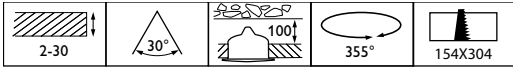

Versions

GD352B GreenSpace Accent
Gridlight Double Black

GD351B GreenSpace Accent
Gridlight Single Black

GreenSpace Accent Gridlight Gen2

Maatschets

Productgegevens

GD351B GreenSpace Accent
Gridlight Single White