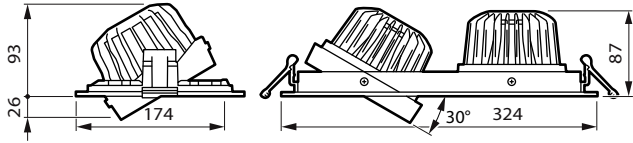

Versions

GD352B GreenSpace Accent
Gridlight Double Black

GD351B GreenSpace Accent
Gridlight Single Black

GreenSpace Accent Gridlight Gen2

Maatschets

Productgegevens

GD351B GreenSpace Accent
Gridlight Single White