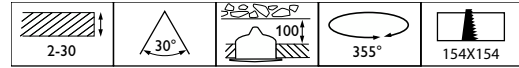

Versions

GD352B GreenSpace Accent
Gridlight Double Black

GD351B GreenSpace Accent
Gridlight Single Black

GreenSpace Accent Gridlight Gen2

Maatschets

Productgegevens

GD351B GreenSpace Accent
Gridlight Single White