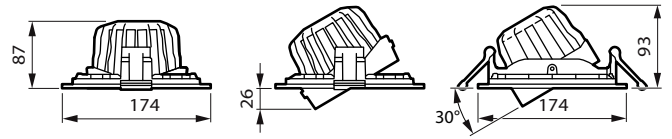

Versions

GD352B GreenSpace Accent
Gridlight Double Black

GD351B GreenSpace Accent
Gridlight Single Black

GreenSpace Accent Gridlight Gen2

Maatschets

Productgegevens

GD351B GreenSpace Accent
Gridlight Single White