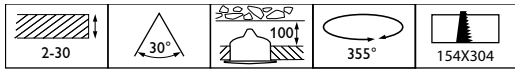

GreenSpace Accent Gridlight Gen2

Disegno tecnico