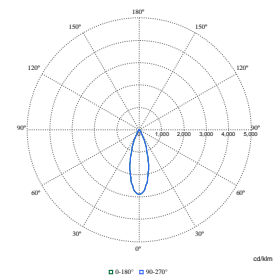

Polar Normal (separate) - GD350BI - 910505102771

Order Code	Full Product Name	Cromaticità iniziale
58829500	GD351B 27S/PC930 DIA-E WB BK	(0.422, 0.386) SDCM <2
58831800	GD351B 39S/830 WIA-E MB BK	(0.434, 0.403) SDCM <2
58834900	GD352B 27S/830 PSU-E WB WH	(0.434, 0.403) SDCM <2
58836300	GD352B 39S/827 PSU-E MB FG WH	(0.458, 0.410) SDCM <2
58838700	GD352B 39S/840 PSU-E MB FG WH	(0.382, 0.380) SDCM <2
58839400	GD352B 39S/PW930 DIA-E WB WH	(0.422, 0.386) SDCM <2

Dati del prodotto

Order Code	Full Product Name	Codice famiglia prodotto
58835600	GD352B 27S/PC930 DIA-E WB BK	GD352B
58837000	GD352B 39S/830 WIA-E MB BK	GD352B
58828800	GD351B 27S/830 PSU-E WB WH	GD351B
58830100	GD351B 39S/827 PSU-E MB FG WH	GD351B
58832500	GD351B 39S/840 PSU-E MB FG WH	GD351B
58833200	GD351B 39S/PW930 DIA-E WB WH	GD351B

Order Code	Full Product Name	Codice famiglia prodotto
58829500	GD351B 27S/PC930 DIA-E WB BK	GD351B
58831800	GD351B 39S/830 WIA-E MB BK	GD351B
58834900	GD352B 27S/830 PSU-E WB WH	GD352B
58836300	GD352B 39S/827 PSU-E MB FG WH	GD352B
58838700	GD352B 39S/840 PSU-E MB FG WH	GD352B
58839400	GD352B 39S/PW930 DIA-E WB WH	GD352B

Polar Wide Diagrams