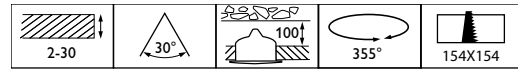

GreenSpace Accent Gridlight Gen2

Disegno tecnico