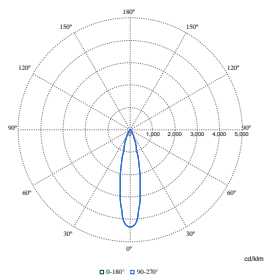

Order Code	Full Product Name	Cromaticità iniziale
58829500	GD351B 27S/PC930 DIA-E WB BK	(0.422, 0.386) SDCM <2
58831800	GD351B 39S/830 WIA-E MB BK	(0.434, 0.403) SDCM <2
58834900	GD352B 27S/830 PSU-E WB WH	(0.434, 0.403) SDCM <2
58836300	GD352B 39S/827 PSU-E MB FG WH	(0.458, 0.410) SDCM <2
58838700	GD352B 39S/840 PSU-E MB FG WH	(0.382, 0.380) SDCM <2
58839400	GD352B 39S/PW930 DIA-E WB WH	(0.422, 0.386) SDCM <2

Dati del prodotto

Order Code	Full Product Name	Codice famiglia prodotto
58835600	GD352B 27S/PC930 DIA-E WB BK	GD352B
58837000	GD352B 39S/830 WIA-E MB BK	GD352B
58828800	GD351B 27S/830 PSU-E WB WH	GD351B
58830100	GD351B 39S/827 PSU-E MB FG WH	GD351B
58832500	GD351B 39S/840 PSU-E MB FG WH	GD351B
58833200	GD351B 39S/PW930 DIA-E WB WH	GD351B

Order Code	Full Product Name	Codice famiglia prodotto
58829500	GD351B 27S/PC930 DIA-E WB BK	GD351B
58831800	GD351B 39S/830 WIA-E MB BK	GD351B
58834900	GD352B 27S/830 PSU-E WB WH	GD352B
58836300	GD352B 39S/827 PSU-E MB FG WH	GD352B
58838700	GD352B 39S/840 PSU-E MB FG WH	GD352B
58839400	GD352B 39S/PW930 DIA-E WB WH	GD352B

Polar Wide Diagrams

Polar Normal (separate) - GD350BI - 910505102779