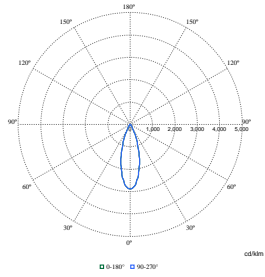

GreenSpace Accent Gridlight Gen2

Polar Wide Diagrams

Polar Normal (separate) - GD350BI - 910505102777