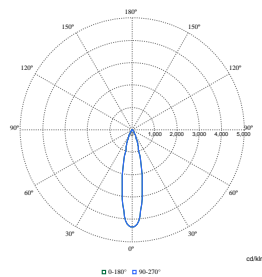

Polar Normal (separate) - GD350BI - 910505102773

Order Code	Full Product Name	Cromaticità iniziale
58829500	GD351B 27S/PC930 DIA-E WB BK	(0.422, 0.386) SDCM <2
58831800	GD351B 39S/830 WIA-E MB BK	(0.434, 0.403) SDCM <2
58834900	GD352B 27S/830 PSU-E WB WH	(0.434, 0.403) SDCM <2
58836300	GD352B 39S/827 PSU-E MB FG WH	(0.458, 0.410) SDCM <2
58838700	GD352B 39S/840 PSU-E MB FG WH	(0.382, 0.380) SDCM <2
58839400	GD352B 39S/PW930 DIA-E WB WH	(0.422, 0.386) SDCM <2

Dati del prodotto

Order Code	Full Product Name	Codice famiglia prodotto
58835600	GD352B 27S/PC930 DIA-E WB BK	GD352B
58837000	GD352B 39S/830 WIA-E MB BK	GD352B
58828800	GD351B 27S/830 PSU-E WB WH	GD351B
58830100	GD351B 39S/827 PSU-E MB FG WH	GD351B
58832500	GD351B 39S/840 PSU-E MB FG WH	GD351B
58833200	GD351B 39S/PW930 DIA-E WB WH	GD351B

Order Code	Full Product Name	Codice famiglia prodotto
58829500	GD351B 27S/PC930 DIA-E WB BK	GD351B
58831800	GD351B 39S/830 WIA-E MB BK	GD351B
58834900	GD352B 27S/830 PSU-E WB WH	GD352B
58836300	GD352B 39S/827 PSU-E MB FG WH	GD352B
58838700	GD352B 39S/840 PSU-E MB FG WH	GD352B
58839400	GD352B 39S/PW930 DIA-E WB WH	GD352B

Polar Wide Diagrams