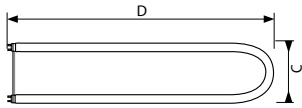

U-Bent Energy Advantage T8

Dimensional drawing

Product
FB32T8/ADV835/6/XEW/ALTO 25W
FB32T8/ADV841/6/XEW/ALTO 25W
FB32T8/ADV850/6/XEW/ALTO 25W

General Information	
Cap-Base	G13
Light Technical	
Color rendering index (CRI)	85
Operating and Electrical	
Power Consumption	25 W
Mechanical and Housing	
Bulb Shape	T8-6U
Approval and Application	
Energy Saving Product	Energy Saving
Mercury (Hg) Content (Nom)	3.0 mg

Light Technical

Order Code	Full Product Name	Color Designation	Correlated Color	
			Temperature (Nom)	Luminous Flux
927860183601	FB32T8/ ADV835/6/XEW/ ALTO 25W	Advantage 835	3500 K	2,400 lm
927860184201	FB32T8/ ADV841/6/XEW/ ALTO 25W	Advantage 841	4100 K	2,400 lm

Order Code	Full Product Name	Color Designation	Correlated Color	
			Temperature (Nom)	Luminous Flux
927860185101	FB32T8/ ADV850/6/XEW/ ALTO 25W	Advantage 850	5000 K	2,350 lm