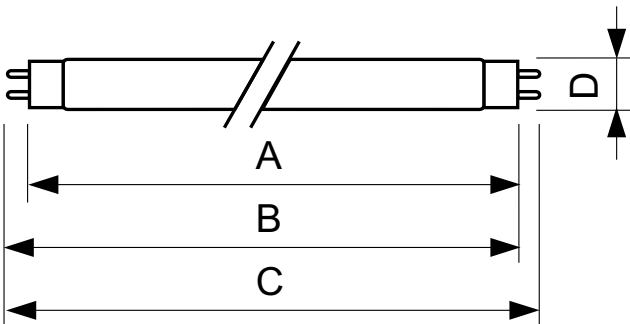

### Dimensional drawing

| Product                                  | D (max) | A (max)  | B (max)  | B (min)  | C (max)  |
|--|---------|----------|----------|----------|----------|
| 15W T8 Cool White Tubular<br>Fluorescent | 28 mm   | 437.4 mm | 444.5 mm | 442.1 mm | 451.6 mm |