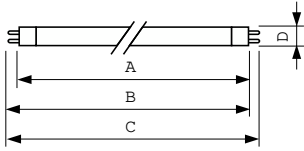

Application

- Ideal for medium-bay and high-bay retail and industrial applications.

T5 High Output

Dimensional drawing

Product	D (max)	A (max)	B (max)	B (min)	C (max)
24W/835 Min Bipin T5 HO ALTO UNP	17 mm	549.0 mm	556.1 mm	553.7 mm	563.2 mm
24W/841 Min Bipin T5 HO ALTO UNP	17 mm	549.0 mm	556.1 mm	553.7 mm	563.2 mm
39W/830 Min Bipin T5 HO ALTO UNP	17 mm	849.0 mm	856.1 mm	853.7 mm	863.2 mm
39W/835 Min Bipin T5 HO ALTO UNP	17 mm	849.0 mm	856.1 mm	853.7 mm	863.2 mm
39W/841 Min Bipin T5 HO ALTO UNP	17 mm	849.0 mm	856.1 mm	853.7 mm	863.2 mm
54W/830 Min Bipin T5 HO ALTO UNP	17 mm	1,149.0 mm	1,156.1 mm	1,153.7 mm	1,163.2 mm
54W/835 Min Bipin T5 HO ALTO UNP	17 mm	1,149.0 mm	1,156.1 mm	1,153.7 mm	1,163.2 mm
54W/840 Min Bipin T5 HO ALTO UNP	17 mm	1,149.0 mm	1,156.1 mm	1,153.7 mm	1,163.2 mm
F24T5/830/HO/ALTO 40PK	17 mm	549.0 mm	556.1 mm	553.7 mm	563.2 mm
F54T5/850/HO/ALTO 40PK	17 mm	1,149.0 mm	1,156.1 mm	1,153.7 mm	1,163.2 mm
F54T5/865/HO/ALTO 40PK	17 mm	1,149.0 mm	1,156.1 mm	1,153.7 mm	1,163.2 mm