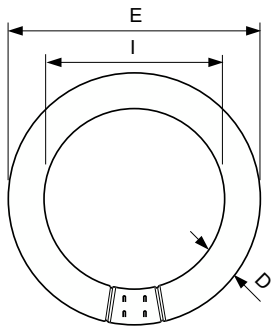

32W T9 Soft White Circline
Fluorescent - RFT

Circline

Versions

LPPR TL-ESTDR G10q C-T9

32W T9 Cool White Circline
Fluorescent - RFT

32W T9 Daylight Deluxe Circline
Fluorescent - RFT

Dimensional drawing

Product	D (max)	D (min)	E (min)	E (max)	I (min)	I (max)
22W T9 Bright White Circline Fluorescent	31.0 mm	26.2 mm	203.2 mm	215.9 mm	149.1 mm	155.7 mm
32W T9 Soft White Circline Fluorescent	31.0 mm	26.2 mm	292.1 mm	304.8 mm	239.5 mm	246.1 mm

Product	D (max)	D (min)	E (min)	E (max)	I (min)	I (max)
22W T9 Daylight Deluxe Circline Fluorescent	31.0 mm	26.2 mm	203.2 mm	215.9 mm	149.1 mm	155.7 mm
32W T9 Cool White Circline Fluorescent	31.0 mm	26.2 mm	292.1 mm	304.8 mm	239.5 mm	246.1 mm
32W T9 Daylight Deluxe Circline Fluorescent	31.0 mm	26.2 mm	292.1 mm	304.8 mm	239.5 mm	246.1 mm
40W T9 Cool White Circline Fluorescent	30.9 mm	27.1 mm	393.7 mm	406.4 mm	341.0 mm	347.7 mm
FC8T9/COOL WHITE PLUS	31.0 mm	26.2 mm	203.2 mm	215.9 mm	149.1 mm	155.7 mm