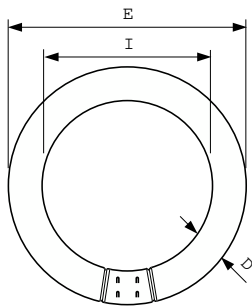

32W T9 Soft White Circline
Fluorescent - RFT

Circline

Versions

LPPR TL-ESTDR G10q C-T9

32W T9 Cool White Circline
Fluorescent - RFT

32W T9 Daylight Deluxe Circline
Fluorescent - RFT

Dimensional drawing

Product	D (max)	D (min)	E (min)	E (max)	I (min)	I (max)
22W T9 Bright White Circline Fluorescent	31.0 mm	26.2 mm	203.2 mm	215.9 mm	149.1 mm	155.7 mm
32W T9 Soft White Circline Fluorescent	31.0 mm	26.2 mm	292.1 mm	304.8 mm	239.5 mm	246.1 mm

Product	D (max)	D (min)	E (min)	E (max)	I (min)	I (max)
22W T9 Daylight Deluxe Circline Fluorescent	31.0 mm	26.2 mm	203.2 mm	215.9 mm	149.1 mm	155.7 mm
32W T9 Cool White Circline Fluorescent	31.0 mm	26.2 mm	292.1 mm	304.8 mm	239.5 mm	246.1 mm
32W T9 Daylight Deluxe Circline Fluorescent	31.0 mm	26.2 mm	292.1 mm	304.8 mm	239.5 mm	246.1 mm
40W T9 Cool White Circline Fluorescent	30.9 mm	27.1 mm	393.7 mm	406.4 mm	341.0 mm	347.7 mm
FC8T9/COOL WHITE PLUS	31.0 mm	26.2 mm	203.2 mm	215.9 mm	149.1 mm	155.7 mm