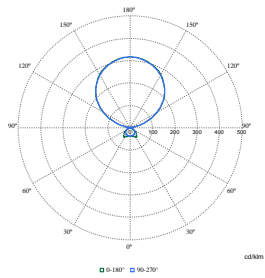

Polar Normal (separate) - FS485FI - 910505102577