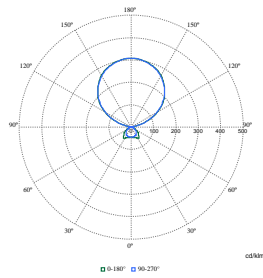

Polar Normal (separate) - FS485FI - 910505102573