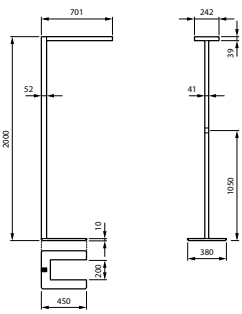

SmartBalance Free Floor Standing Gen2

Versions

SmartBalance FFS Gen2 FS486F
SPP- WH- REC foot

SmartBalance FFS Gen2 FS486F
SPP- WH- U foot

SmartBalance FFS Gen2 FS485F
SPP- WH- U foot with Sensor

Maatschets