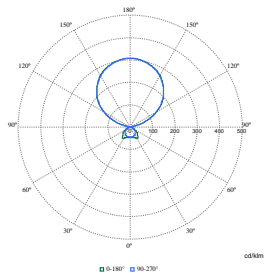

SmartBalance Free Floor Standing Gen2

Polar Wide Diagrams

Polar Normal (separate) - FS485FI - 910505102569

Polar Normal (separate) - FS485FI - 910505102571

Polar Normal (separate) - FS485FI - 910505102572