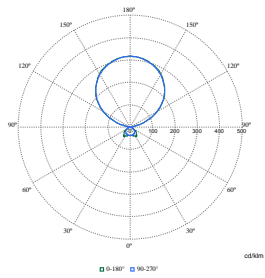

Polar Normal (separate) - FS485FI - 910505102590