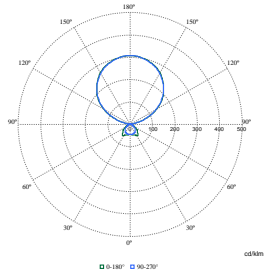

SmartBalance Free Floor Standing Gen2

Polar Wide Diagrams

Polar Normal (separate) - FS485FI - 910505102569