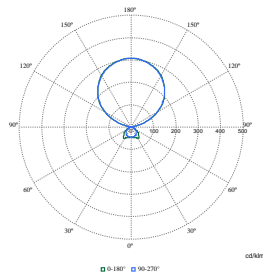

Polar Normal (separate) - FS485FI - 910505102589