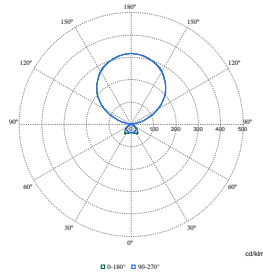

Polar Normal (separate) - FS485FI - 910505102591

Polar Normal (separate) - FS485FI - 910505102586

SmartBalance Free Floor Standing Gen2

Polar Wide Diagrams

Polar Normal (separate) - FS485FI - 910505102579