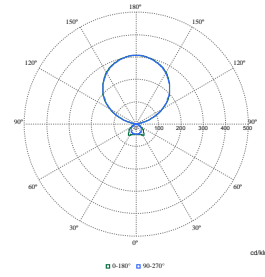

Polar Normal (separate) - FS485FI - 910505102587