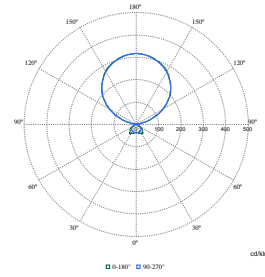

SmartBalance Free Floor Standing Gen2

Polar Wide Diagrams

Polar Normal (separate) - FS485FI - 910505102569

Polar Normal (separate) - FS485FI - 910505102571

Polar Normal (separate) - FS485FI - 910505102572