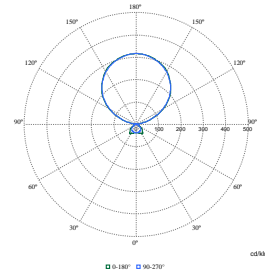

Polar Normal (separate) - FS485FI - 910505102585