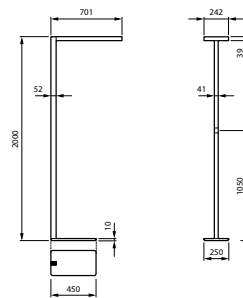

SmartBalance Free Floor Standing Gen2

Versions

SmartBalance FFS Gen2 FS486F
SPP- WH- REC foot

SmartBalance FFS Gen2 FS486F
SPP- WH- U foot

SmartBalance FFS Gen2 FS485F
SPP- WH- U foot with Sensor

Maatschets