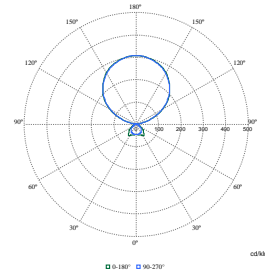

Polar Normal (separate) - FS485FI - 910505102578

SmartBalance Free Floor Standing Gen2

Polar Wide Diagrams

Polar Normal (separate) - FS485FI - 910505102575

Polar Normal (separate) - FS485FI - 910505102584