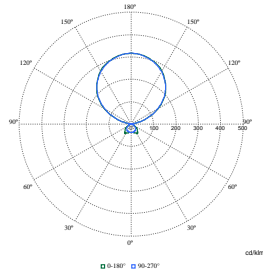

Polar Normal (separate) - FS485FI - 910505102580