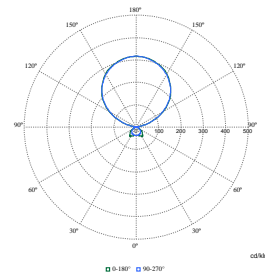

Polar Normal (separate) - FS485FI - 910505102574