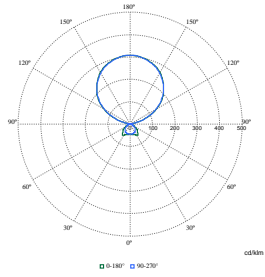

Polar Normal (separate) - FS485FI - 910505102583