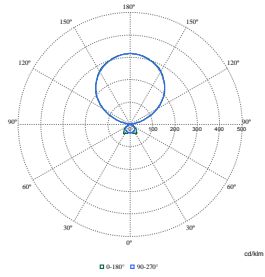

SmartBalance Free Floor Standing gen2

Polar Wide Diagrams

Polar Normal (separate) - FS485FI - 910505102588