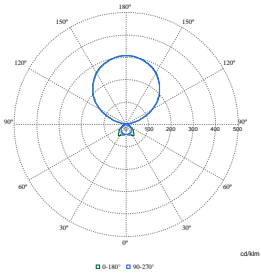

SmartBalance Free Floor Standing gen2

Polar Wide Diagrams

Polar Normal (separate) - FS485FI - 910505102593