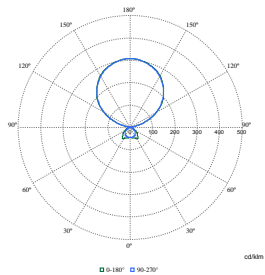

Order Code	Full Product Name	Product family code
910505102633	FS485F 125S/930 PSD-T BSWD REC WH CCH	FS485F
910505102579	FS485F 125S/940 PSD-T ACL U SI	FS485F
910505102580	FS485F 150S/940 PSD-T ACL U SI	FS485F
910505102635	FS485F 125S/940 PSD-T ACL U SI CCH	FS485F
910505102587	FS486F 125S/940 PSD-T ACL U SI	FS486F
910505102588	FS486F 150S/940 PSD-T ACL U SI	FS486F
910505102636	FS486F 125S/940 PSD-T ACL U SI CCH	FS486F
910505102591	FS486F 125S/940 PSD-T BSWD REC WH	FS486F
910505102592	FS486F 125S/930 PSD-T BSWD REC WH	FS486F
910505102631	FS486F 150S/940 PSD-T BSWD REC WH CCH	FS486F
910505102593	FS486F 125S/940 PSD-T BSWD U WH	FS486F
910505102594	FS486F 125S/930 PSD-T BSWD U WH	FS486F
910505102575	FS485F 125S/940 PSD-T ACL U WH CCH	FS485F
910505102576	FS485F 125S/930 PSD-T ACL U WH CCH	FS485F
910505102577	FS485F 150S/940 PSD-T ACL U WH	FS485F
910505102578	FS485F 150S/930 PSD-T ACL U WH	FS485F
910505102634	FS485F 150S/940 PSD-T ACL U WH CCH	FS485F
910505102639	FS485F 125S/940 PSD-T ACL U WH	FS485F
910505102640	FS485F 125S/930 PSD-T ACL U WH	FS485F
910505102589	FS486F 125S/940 PSD-T ACL U BK	FS486F
910505102590	FS486F 150S/940 PSD-T ACL U BK	FS486F
910505102638	FS486F 125S/940 PSD-T ACL U BK CCH	FS486F

Polar Wide Diagrams

Polar Normal (separate) - FS485FI - 910505102569