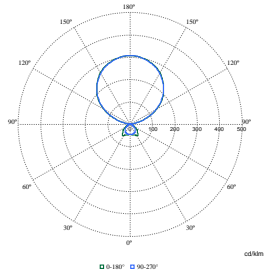

SmartBalance Free Floor Standing gen2

Polar Wide Diagrams

Polar Normal (separate) - FS485FI - 910505102636