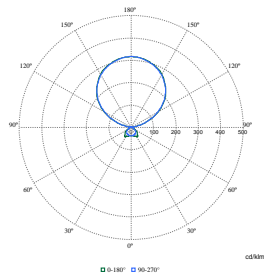

Polar Normal (separate) - FS485FI - 910505102571