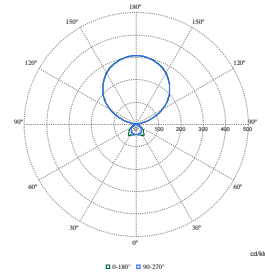

Polar Normal (separate) - FS485FI - 910505102637