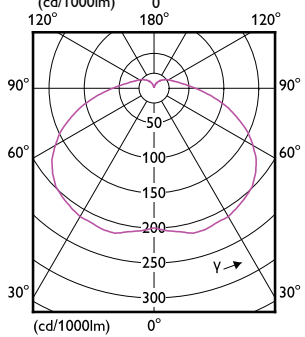

Essential LED

Order Code	Full Product Name	T-Case Maximum (Nom)
929002305967	LEDBulb 5.5-40W E27 2700K 1PF/12 TR	75 °C
929002306167	LEDBulb 5-40W E27 6500K 1PF/12 TR	75 °C
929002306467	LEDBulb 8-60W E27 6500K 1PF/12 TR	90 °C

Order Code	Full Product Name	T-Case Maximum (Nom)
929002433611	LEDBright 20W E27 3000K HV 1PF/12 AR	85 °C
929002433711	LEDBright 20W E27 6500K HV 1PF/12 AR	85 °C

Mechanical and Housing

Order Code	Full Product Name	Bulb Shape
929002306567	LEDBulb 10-75W E27 2700K 1PF/12 TR	A60
929002306767	LEDBulb 10-75W E27 6500K 1PF/12 TR	A60
929002305967	LEDBulb 5.5-40W E27 2700K 1PF/12 TR	A60
929002306167	LEDBulb 5-40W E27 6500K 1PF/12 TR	A60

Order Code	Full Product Name	Bulb Shape
929002306467	LEDBulb 8-60W E27 6500K 1PF/12 TR	A60
929002433611	LEDBright 20W E27 3000K HV 1PF/12 AR	T70
929002433711	LEDBright 20W E27 6500K HV 1PF/12 AR	T70

Approval and Application

Order Code	Full Product Name	Ambient temperature range	Energy Consumption kWh/1000 h
929002306567	LEDBulb 10-75W E27 2700K 1PF/12 TR	-20 to +45 °C	10 kWh
929002306767	LEDBulb 10-75W E27 6500K 1PF/12 TR	-20 to +45 °C	10 kWh
929002305967	LEDBulb 5.5-40W E27 2700K 1PF/12 TR	-20 to +45 °C	6 kWh
929002306167	LEDBulb 5-40W E27 6500K 1PF/12 TR	-20 to +45 °C	5 kWh
929002306467	LEDBulb 8-60W E27 6500K 1PF/12 TR	-	8 kWh
929002433611	LEDBright 20W E27 3000K HV 1PF/12 AR	-20 °C to 45 °C	-
929002433711	LEDBright 20W E27 6500K HV 1PF/12 AR	-20 °C to 45 °C	-