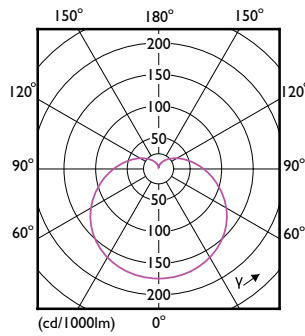

Essential LED

Order Code	Full Product Name	T-Case Maximum (Nom)
929002305967	LEDBulb 5.5-40W E27 2700K 1PF/12 TR	75 °C
929002306167	LEDBulb 5-40W E27 6500K 1PF/12 TR	75 °C
929002306467	LEDBulb 8-60W E27 6500K 1PF/12 TR	90 °C

Order Code	Full Product Name	T-Case Maximum (Nom)
929002433611	LEDBright 20W E27 3000K HV 1PF/12 AR	85 °C
929002433711	LEDBright 20W E27 6500K HV 1PF/12 AR	85 °C

Mechanical and Housing

Order Code	Full Product Name	Bulb Shape
929002306567	LEDBulb 10-75W E27 2700K 1PF/12 TR	A60
929002306767	LEDBulb 10-75W E27 6500K 1PF/12 TR	A60
929002305967	LEDBulb 5.5-40W E27 2700K 1PF/12 TR	A60
929002306167	LEDBulb 5-40W E27 6500K 1PF/12 TR	A60

Order Code	Full Product Name	Bulb Shape
929002306467	LEDBulb 8-60W E27 6500K 1PF/12 TR	A60
929002433611	LEDBright 20W E27 3000K HV 1PF/12 AR	T70
929002433711	LEDBright 20W E27 6500K HV 1PF/12 AR	T70

Approval and Application

Order Code	Full Product Name	Ambient temperature range	Energy Consumption kWh/1000 h
929002306567	LEDBulb 10-75W E27 2700K 1PF/12 TR	-20 to +45 °C	10 kWh
929002306767	LEDBulb 10-75W E27 6500K 1PF/12 TR	-20 to +45 °C	10 kWh
929002305967	LEDBulb 5.5-40W E27 2700K 1PF/12 TR	-20 to +45 °C	6 kWh
929002306167	LEDBulb 5-40W E27 6500K 1PF/12 TR	-20 to +45 °C	5 kWh
929002306467	LEDBulb 8-60W E27 6500K 1PF/12 TR	-	8 kWh
929002433611	LEDBright 20W E27 3000K HV 1PF/12 AR	-20 °C to 45 °C	-
929002433711	LEDBright 20W E27 6500K HV 1PF/12 AR	-20 °C to 45 °C	-