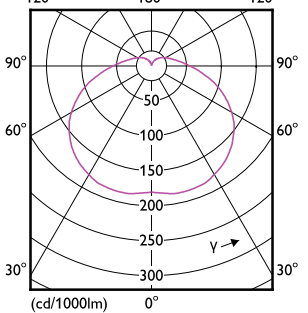

Essential LED

Order Code	Full Product Name	T-Case Maximum (Nom)
929002305967	LEDBulb 5.5-40W E27 2700K 1PF/12 TR	75 °C
929002306167	LEDBulb 5-40W E27 6500K 1PF/12 TR	75 °C
929002306467	LEDBulb 8-60W E27 6500K 1PF/12 TR	90 °C

Order Code	Full Product Name	T-Case Maximum (Nom)
929002433611	LEDBright 20W E27 3000K HV 1PF/12 AR	85 °C
929002433711	LEDBright 20W E27 6500K HV 1PF/12 AR	85 °C

Mechanical and Housing

Order Code	Full Product Name	Bulb Shape
929002306567	LEDBulb 10-75W E27 2700K 1PF/12 TR	A60
929002306767	LEDBulb 10-75W E27 6500K 1PF/12 TR	A60
929002305967	LEDBulb 5.5-40W E27 2700K 1PF/12 TR	A60
929002306167	LEDBulb 5-40W E27 6500K 1PF/12 TR	A60

Order Code	Full Product Name	Bulb Shape
929002306467	LEDBulb 8-60W E27 6500K 1PF/12 TR	A60
929002433611	LEDBright 20W E27 3000K HV 1PF/12 AR	T70
929002433711	LEDBright 20W E27 6500K HV 1PF/12 AR	T70

Approval and Application

Order Code	Full Product Name	Ambient temperature range	Energy Consumption kWh/1000 h
929002306567	LEDBulb 10-75W E27 2700K 1PF/12 TR	-20 to +45 °C	10 kWh
929002306767	LEDBulb 10-75W E27 6500K 1PF/12 TR	-20 to +45 °C	10 kWh
929002305967	LEDBulb 5.5-40W E27 2700K 1PF/12 TR	-20 to +45 °C	6 kWh
929002306167	LEDBulb 5-40W E27 6500K 1PF/12 TR	-20 to +45 °C	5 kWh
929002306467	LEDBulb 8-60W E27 6500K 1PF/12 TR	-	8 kWh
929002433611	LEDBright 20W E27 3000K HV 1PF/12 AR	-20 °C to 45 °C	-
929002433711	LEDBright 20W E27 6500K HV 1PF/12 AR	-20 °C to 45 °C	-