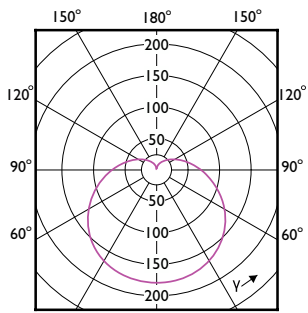

Essential LED

Order Code	Full Product Name	T-Case Maximum (Nom)
929002305967	LEDBulb 5.5-40W E27 2700K 1PF/12 TR	75 °C
929002306167	LEDBulb 5-40W E27 6500K 1PF/12 TR	75 °C
929002306467	LEDBulb 8-60W E27 6500K 1PF/12 TR	90 °C

Order Code	Full Product Name	T-Case Maximum (Nom)
929002433611	LEDBright 20W E27 3000K HV 1PF/12 AR	85 °C
929002433711	LEDBright 20W E27 6500K HV 1PF/12 AR	85 °C

Mechanical and Housing

Order Code	Full Product Name	Bulb Shape
929002306567	LEDBulb 10-75W E27 2700K 1PF/12 TR	A60
929002306767	LEDBulb 10-75W E27 6500K 1PF/12 TR	A60
929002305967	LEDBulb 5.5-40W E27 2700K 1PF/12 TR	A60
929002306167	LEDBulb 5-40W E27 6500K 1PF/12 TR	A60

Order Code	Full Product Name	Bulb Shape
929002306467	LEDBulb 8-60W E27 6500K 1PF/12 TR	A60
929002433611	LEDBright 20W E27 3000K HV 1PF/12 AR	T70
929002433711	LEDBright 20W E27 6500K HV 1PF/12 AR	T70

Approval and Application

Order Code	Full Product Name	Ambient temperature range	Energy Consumption kWh/1000 h
929002306567	LEDBulb 10-75W E27 2700K 1PF/12 TR	-20 to +45 °C	10 kWh
929002306767	LEDBulb 10-75W E27 6500K 1PF/12 TR	-20 to +45 °C	10 kWh
929002305967	LEDBulb 5.5-40W E27 2700K 1PF/12 TR	-20 to +45 °C	6 kWh
929002306167	LEDBulb 5-40W E27 6500K 1PF/12 TR	-20 to +45 °C	5 kWh
929002306467	LEDBulb 8-60W E27 6500K 1PF/12 TR	-	8 kWh
929002433611	LEDBright 20W E27 3000K HV 1PF/12 AR	-20 °C to 45 °C	-
929002433711	LEDBright 20W E27 6500K HV 1PF/12 AR	-20 °C to 45 °C	-