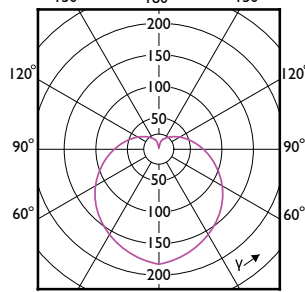

Essential LED

Order Code	Full Product Name	T-Case Maximum (Nom)
929002305967	LEDBulb 5.5-40W E27 2700K 1PF/12 TR	75 °C
929002306167	LEDBulb 5-40W E27 6500K 1PF/12 TR	75 °C
929002306467	LEDBulb 8-60W E27 6500K 1PF/12 TR	90 °C

Order Code	Full Product Name	T-Case Maximum (Nom)
929002433611	LEDBright 20W E27 3000K HV 1PF/12 AR	85 °C
929002433711	LEDBright 20W E27 6500K HV 1PF/12 AR	85 °C

Mechanical and Housing

Order Code	Full Product Name	Bulb Shape
929002306567	LEDBulb 10-75W E27 2700K 1PF/12 TR	A60
929002306767	LEDBulb 10-75W E27 6500K 1PF/12 TR	A60
929002305967	LEDBulb 5.5-40W E27 2700K 1PF/12 TR	A60
929002306167	LEDBulb 5-40W E27 6500K 1PF/12 TR	A60

Order Code	Full Product Name	Bulb Shape
929002306467	LEDBulb 8-60W E27 6500K 1PF/12 TR	A60
929002433611	LEDBright 20W E27 3000K HV 1PF/12 AR	T70
929002433711	LEDBright 20W E27 6500K HV 1PF/12 AR	T70

Approval and Application

Order Code	Full Product Name	Ambient temperature range	Energy Consumption kWh/1000 h
929002306567	LEDBulb 10-75W E27 2700K 1PF/12 TR	-20 to +45 °C	10 kWh
929002306767	LEDBulb 10-75W E27 6500K 1PF/12 TR	-20 to +45 °C	10 kWh
929002305967	LEDBulb 5.5-40W E27 2700K 1PF/12 TR	-20 to +45 °C	6 kWh
929002306167	LEDBulb 5-40W E27 6500K 1PF/12 TR	-20 to +45 °C	5 kWh
929002306467	LEDBulb 8-60W E27 6500K 1PF/12 TR	-	8 kWh
929002433611	LEDBright 20W E27 3000K HV 1PF/12 AR	-20 °C to 45 °C	-
929002433711	LEDBright 20W E27 6500K HV 1PF/12 AR	-20 °C to 45 °C	-