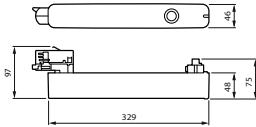

Versions

EM160T Emergency Track Spot Black

EM160T Emergency Track Spot White

Mittapiirros

Tuotetiedot

EM160T Emergency Track Spot
White

EM160T Emergency Track Spot
White

EM160T Emergency Track Spot
White