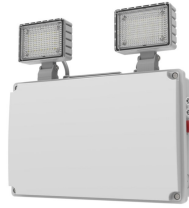

Stand-alone 3 hours compliant emergency lighting Twin-head Pro

Emergency Light LED Twin-head Pro

Safety is important for building owners, and therefore having proper emergency lighting in place is a major concern for them. The Emergency light twin-head Pro EM120C offers an easy solution for stand-alone emergency lighting, with non-maintained mode and self-test function. The lithium battery (LiFePO4) has many advantages over nickel-based products, as it has a longer lifetime, better discharge behaviors, is produced in a more welfare friendly way and can be recycled.

Emergency Light LED Twin-head Pro

Application

- Office
- Retail & Hospitality
- Factory & Warehouse

Versions

RTP-OF-Twin-Head-Pro

RTP-OF-Twin-Head-Pro

RTP-OF-Twin-Head-Pro

RTP-OF-Twin-Head-Pro

Dimensional drawing

Emergency Light LED Twin-head Pro

Light Technical

Beam angle of light source	- degree(s)
Correlated Color Temperature (Nom)	6500 K
Color rendering index (CRI)	≥80

Operating and Electrical