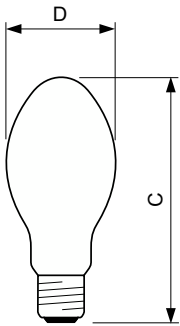

Versions

LPPR SON E27 E26

LPPR SON-I CO

Dimensional drawing

Product	D (max)	C (max)
SON 70W E E27 CO 1CT/24	71 mm	156 mm
SON 70W/220 I E27 1CT/24	71 mm	155 mm

General Information	
Cap base	E27
Operating position	UNIVERSAL
Light Technical	
Correlated Colour Temperature (Nom)	1900 K
Colour rendering index (CRI)	-
Controls and Dimming	
Dimmable	Yes
Mechanical and Housing	
Lamp Finish	Coated glass
Approval and Application	
Mercury (Hg) content (max.)	14.3 mg
Mercury (Hg) content (nom.)	14.3 mg

Light Technical

Order Code	Full Product Name	Chromaticity Coordinate X (Nom)	Chromaticity Coordinate Y (Nom)	Luminous efficacy (rated) (nom.)	Luminous Flux
928486700091	SON 70W E E27 CO 1CT/24	0.540	0.420	80 lm/W	-
928150108828	SON 70W/220 I E27 1CT/24	0.54	0.42	78 lm/W	5,600 lm