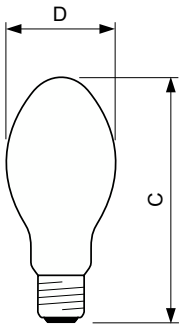

Versions

LPPR SON E27 E26

LPPR SON-I CO

Dimensional drawing

Product	D (max)	C (max)
SON 70W E E27 CO 1CT/24	71 mm	156 mm
SON 70W/220 I E27 1CT/24	71 mm	155 mm

General Information	
Cap-Base	E27
Operating Position	UNIVERSAL
Light Technical	
Correlated Color Temperature (Nom)	1900 K
Color rendering index (CRI)	-
Controls and Dimming	
Dimmable	Yes
Mechanical and Housing	
Bulb Finish	Coated glass
Approval and Application	
Mercury (Hg) Content (Max)	14.3 mg
Mercury (Hg) Content (Nom)	14.3 mg

Light Technical

Order Code	Full Product Name	Chromaticity Coordinate X (Nom)	Chromaticity Coordinate Y (Nom)	Luminous Efficacy (rated) (Nom)	Luminous Flux
928486700091	SON 70W E E27 CO 1CT/24	0.540	0.420	80 lm/W	-
928150108828	SON 70W/220 I E27 1CT/24	0.54	0.42	78 lm/W	5,600 lm