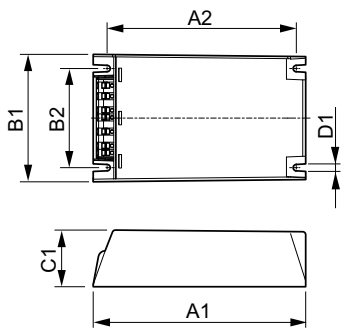

Application

- Residential lighting
- City beautification
- Road and highway lighting

PrimaVision Xtreme for SON

Versions

GPPR IPVCPOxt PHL 0012

Dimensional drawing

Product	D1	C1	A1	A2	B1	B2
PV Xt Q 100W SON	4.5 mm	40.0 mm	150.0 mm	133.6 mm	90.0 mm	70.0 mm
PV Xt Q 150W SON	4.5 mm	40.0 mm	150.0 mm	133.6 mm	90.0 mm	70.0 mm
PV Xt Q 70W SON	4.5 mm	40.0 mm	150.0 mm	133.6 mm	90.0 mm	70.0 mm