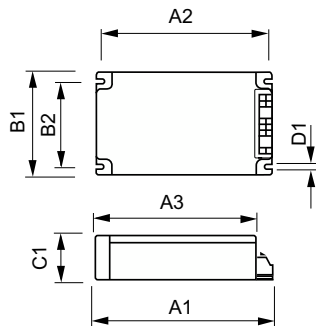

Versions

GPPR_IPVG4TG_PHL_0001-Product photo

Cote

Product	D1	C1	A1	A2	B1	B2
HID-PV 100 /S SDW-TG 220-240V 50/60Hz	4,5 mm	37,0 mm	150,0 mm	133,6 mm	90,0 mm	70,0 mm