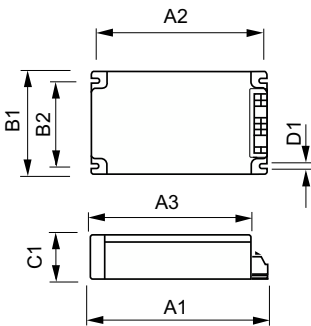

## Dimensional drawing

Product	D1	C1	A1	A2	B1	B2
HID-PV 100 /S SDW-TG 220-240V 50/60Hz	4.5 mm	37.0 mm	150.0 mm	133.6 mm	90.0 mm	70.0 mm