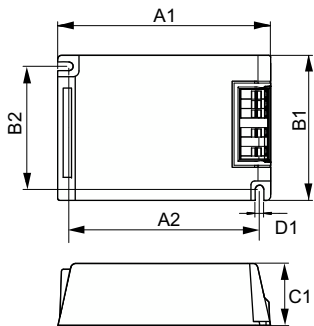

PrimaVision Compact for CDM

Versions

GPPR_IPVG4pp_PHL_0001-Product photo

GPPR_IPVG4pp_PHL_0008

GPPR_IPVG4pp_PHL_0010

Desenho dimensional

Detalhes do produto

HID-PV C 50 / I

Product	D1	C1	A1	A2	B1
HID-PV C 35 /I CDM 220-240V 50/60Hz NG	4,8 mm	34,5 mm	188,0 mm	170,0 mm	82,7 mm
HID-PV C 50 /I CDM 220-240V 50/60Hz	4,8 mm	34,5 mm	188,0 mm	170,0 mm	82,7 mm
HID-PV C 70 /I CDM 220-240V 50/60Hz NG	4,8 mm	34,5 mm	188,0 mm	170,0 mm	82,7 mm