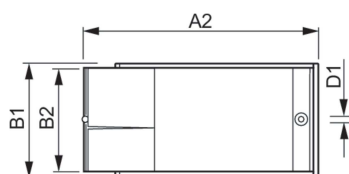

Schéma dimensionnel

Product	D1	C1	A1	A2	B1
HID-PV C 35 /I CDM 220-240V 50/60Hz NG	4.8 mm	34.5 mm	188.0 mm	170.0 mm	82.7 mm
HID-PV C 50 /I CDM 220-240V 50/60Hz	4.8 mm	34.5 mm	188.0 mm	170.0 mm	82.7 mm
HID-PV C 70 /I CDM 220-240V 50/60Hz NG	4.8 mm	34.5 mm	188.0 mm	170.0 mm	82.7 mm