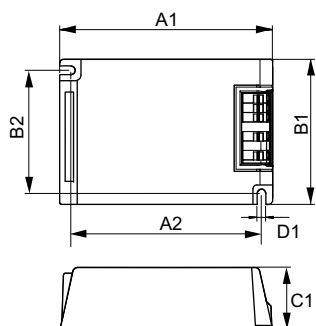

Schéma dimensionnel

Product	D1	C1	A1	A2	B1
HID-PV C 35 /I CDM 220-240V 50/60Hz NG	4.8 mm	34.5 mm	188.0 mm	170.0 mm	82.7 mm
HID-PV C 50 /I CDM 220-240V 50/60Hz	4.8 mm	34.5 mm	188.0 mm	170.0 mm	82.7 mm
HID-PV C 70 /I CDM 220-240V 50/60Hz NG	4.8 mm	34.5 mm	188.0 mm	170.0 mm	82.7 mm