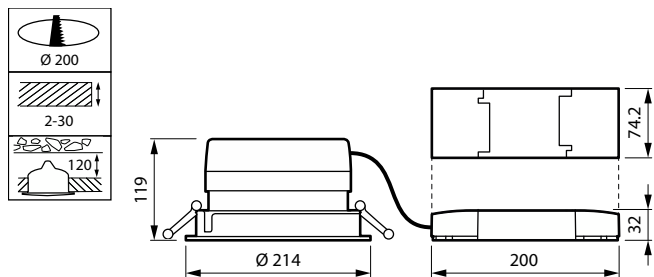

LuxSpace Compact, wpuszczany

Rysunki techniczne