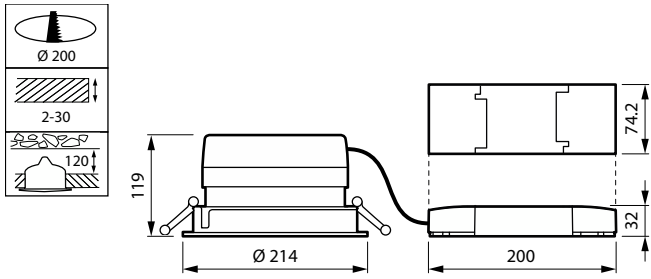

LuxSpace Compact, innfelt

Målskisse