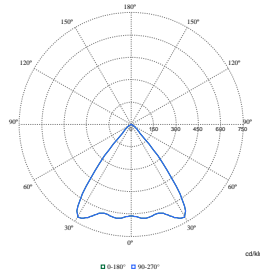

Polar Normal (separate) - DN610BI - 910505104678