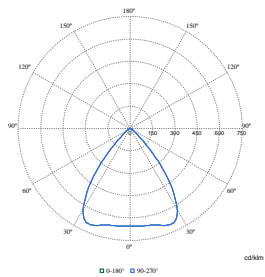

LuxSpace Compact, innfelt

Order Code	Full Product Name	Innledende kromatisitet	Order Code	Full Product Name	Innledende kromatisitet
910505104716	DN610B 20S/840UE PSD-E C WH	(0.38,0.38)	910505104742	DN610B 20S/840UE WIA-E C WH	(0.38,0.38)
910505104719	DN610B 24S/840UE PSD-E C WH	(0.38,0.38)	910505104745	DN610B 24S/840UE WIA-E C WH	(0.38,0.38)
910505104722	DN610B 40S/840UE PSD-E C WH	(0.38,0.38)	910505104748	DN610B 40S/840UE WIA-E C WH	(0.38,0.38)
910505104725	DN610B 20S/840UE DIA-E C WH	(0.38,0.38)	910505104754	DN610B 20S/940UE PSU-E C WH	(0.38,0.38)
910505104728	DN610B 20S/840UE DIA-VLC-E C WH	(0.38,0.38)	910505104679	DN610B 20S/840UE PSU-E WR WH	(0.38,0.38)
910505104731	DN610B 60S/840UE PSD-E C WH	(0.38,0.38)	910505104684	DN610B 24S/840UE PSU-E WR WH	(0.38,0.38)
910505104733	DN610B 20S/840UE PSU-E C ELP3 WH	(0.38,0.38)	910505104707	DN610B 20S/830UE PSU-E WR WH	(0.44,0.40)
910505104736	DN610B 24S/840UE PSU-E C ELP3 WH	(0.38,0.38)	910505104710	DN610B 24S/830UE PSU-E WR WH	(0.44,0.40)

Polar Wide Diagrams

Polar Normal (separate) - DN610BI - 910505104691