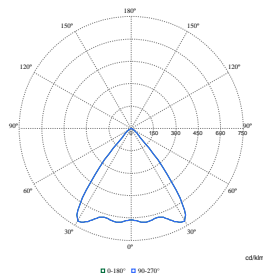

Polar Normal (separate) - DN610BI - 910505104678