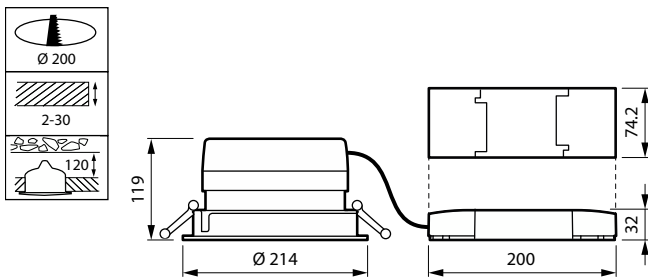

LuxSpace Compact, inbouw

Versions

LuxSpace Compact, Recessed -
Faded lines reflector, Silver Rim

LuxSpace Compact, Recessed -
Black reflector, White Rim

LuxSpace Compact, Recessed -
Protection Glass Opal

Maatschets