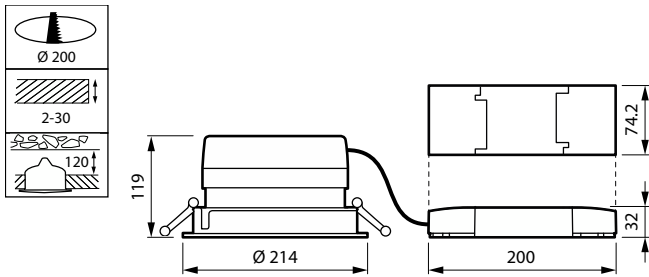

LuxSpace Compact, inbouw

Versions

LuxSpace Compact, Recessed -
Protection Glass Opal

Maatschets