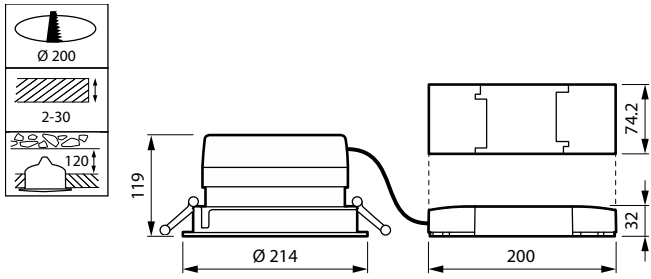

LuxSpace Compact, inbouw

Maatschets