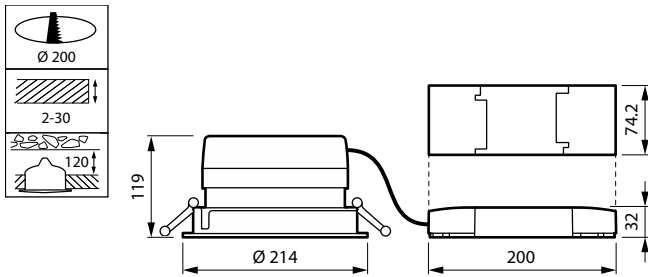

LuxSpace Compact, encastré

Versions

LuxSpace Compact, Recessed -
Faded lines reflector, Silver Rim

Schéma dimensionnel