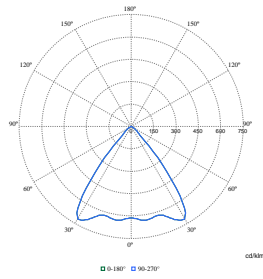

Polar Normal (separate) - DN610BI - 910505104678