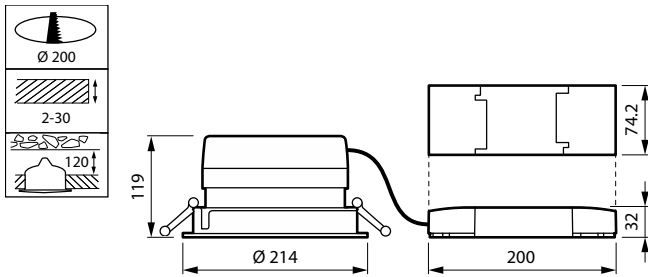

LuxSpace Compact, encastré

Versions

LuxSpace Compact, Recessed -
Matt reflector, Rimless

LuxSpace Compact, Recessed -
Faded lines reflector, Silver Rim

Schéma dimensionnel