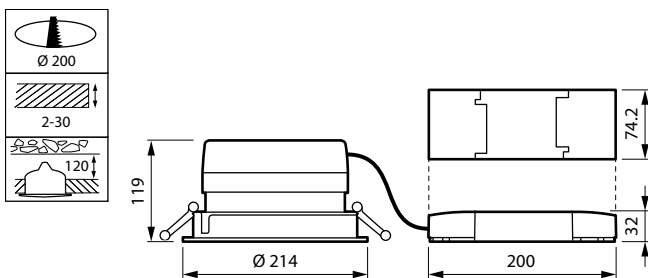

LuxSpace Compact, Recessed -
Clear reflector, White Rim, 225mm
cut-out

LuxSpace Compact, Recessed -
Faded lines reflector, Silver Rim

LuxSpace Compact, Recessed -
Black reflector, White Rim

Plano de dimensiones