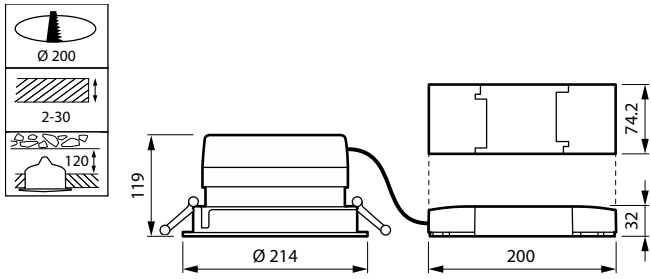

LuxSpace Compact, Recessed -
Protection Glass Opal

LuxSpace Compact, Recessed -
Clear reflector, White Rim, 240mm
cut-out

LuxSpace Compact, recessed

Dimensional drawing

Product details

LuxSpace Compact, Recessed -
Black reflector, Black Rim