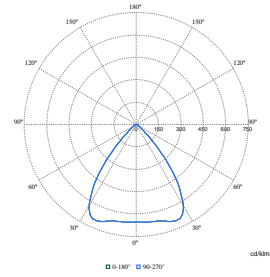

Polar Normal (separate) - DN610BI - 910505104731