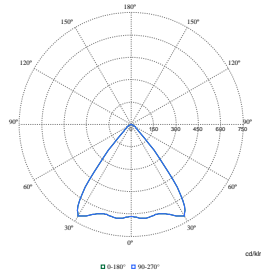

Polar Normal (separate) - DN610BI - 910505104687