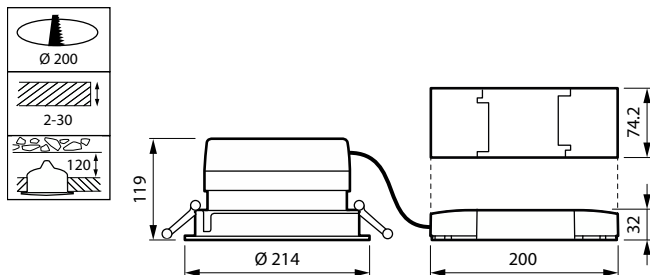

Application

- Offices
- Retail
- Hospitals and care centres
- Hospitality
- Airports
- Municipal Buildings
- Atriums

Versions

LuxSpace Compact, Recessed -
Clear reflector, White Rim, 240mm
cut-out

Dimensional drawing