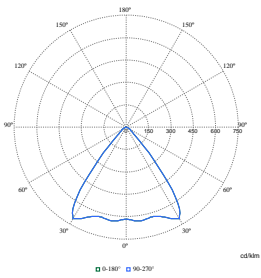

Polar Normal (separate) - DN610BI - 910505104748