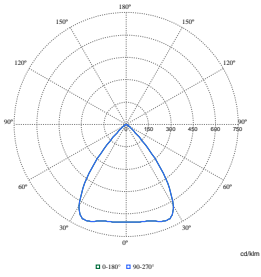

LuxSpace Compact, recessed

Polar Wide Diagrams

Polar Normal (separate) - DN610BI - 910505104691