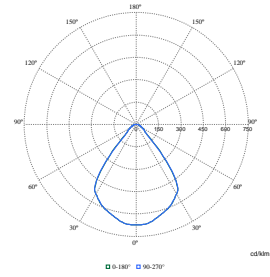

Polar Normal (separate) - DN610BI -
910505104731

Polar Normal (separate) - DN610BI -
910505104755

LuxSpace Compact, recessed

Polar Wide Diagrams

Polar Normal (separate) - DN610BI -
910505104748

Polar Normal (separate) - DN610BI -
910505104745