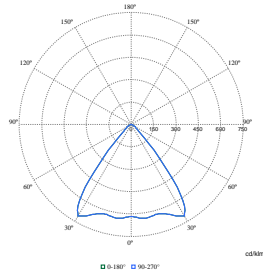

Polar Normal (separate) - DN610BI -
910505104731

Polar Normal (separate) - DN610BI -
910505104755

LuxSpace Compact, recessed

Polar Wide Diagrams

Polar Normal (separate) - DN610BI -
910505104748

Polar Normal (separate) - DN610BI -
910505104745