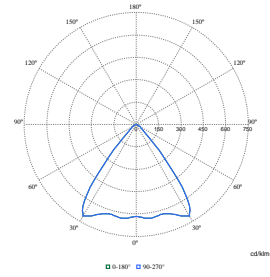

Polar Normal (separate) - DN610BI -
910505104722