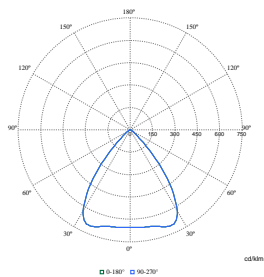

Controls and Dimming

Order Code	Full Product Name	Dimmable
83584900	DN610B 20S/840UE PSU-E C BK	No
83581800	DN610B 20S/840UE PSU-E C WH PGO	No
83569600	DN610B 24S/840UE PSU-E C WH	No
83574000	DN610B 40S/840UE PSU-E C WH	No
83578800	DN610B 60S/840UE PSU-E C WH	No

Order Code	Full Product Name	Dimmable
83605100	DN610B 24S/840UE PSD-E C WH	Yes
83608200	DN610B 40S/840UE PSD-E C WH	Yes
83611200	DN610B 20S/840UE DIA-E C WH	Yes
83628000	DN610B 20S/840UE WIA-E C WH	Yes
83634100	DN610B 40S/840UE WIA-E C WH	Yes

Mechanical and Housing

Order Code	Full Product Name	Housing Color	Mech. impact protection code	Ingress protection code
83584900	DN610B 20S/840UE PSU-E C BK	Black	IK03	IP20
83581800	DN610B 20S/840UE PSU-E C WH PGO	White	IK03	IP20/54
83569600	DN610B 24S/840UE PSU-E C WH	White	IK03	IP20
83574000	DN610B 40S/840UE PSU-E C WH	White	IK02	IP20
83578800	DN610B 60S/840UE PSU-E C WH	White	IK02	IP20

Order Code	Full Product Name	Housing Color	Mech. impact protection code	Ingress protection code
83605100	DN610B 24S/840UE PSD-E C WH	White	IK02	IP20
83608200	DN610B 40S/840UE PSD-E C WH	White	IK02	IP20
83611200	DN610B 20S/840UE DIA-E C WH	White	IK02	IP20
83628000	DN610B 20S/840UE WIA-E C WH	White	IK02	IP20
83634100	DN610B 40S/840UE WIA-E C WH	White	IK02	IP20

Polar Wide Diagrams

Polar Normal (separate) - DN610BI - 910505104691