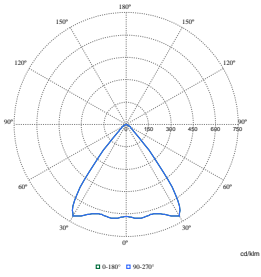

Polar Wide Diagrams

Polar Normal (separate) - DN610BI - 910505104691

Polar Normal (separate) - DN610BI - 910505104697

Polar Normal (separate) - DN610BI - 910505104682

LuxSpace Compact, recessed

Polar Wide Diagrams