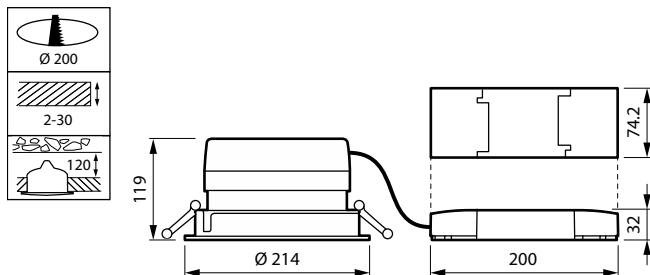

LuxSpace Compact, recessed

Features

- Mini (DN560B/DN561B), Compact (DN610B) and Square (DN572B) types for recessed applications
- Surface-mounted round (DN570C/DN571C) versions
- Choice of five optics: high gloss, faded lines, matte, white and black
- UGR19 is standard for Compact and optional for other versions
- White (RAL9003), gray (RAL9006), and black (RAL9004) are standard, with any other RAL color possible upon request
- Compliant for central emergency lighting with DC (PSED driver type)
- Multiple additional options: PG and PGO (IP54 front face), emergency lighting (single battery 3 hours), through-wiring, Eca and B2ca cable and connector options
- Extended useful lifetime of 50,000 hours at L90

Application

- Offices
- Retail
- Hospitals and Care Centers
- Hospitality
- Airports
- Municipal Buildings
- Atriums

Versions

LuxSpace Compact, Recessed -
Clear reflector, Black Rim

LuxSpace Compact, Recessed -
Protection Glass Opal

Dimensional drawing