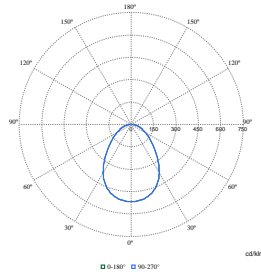

Polar Normal (separate) - DN610BI -
910505104694