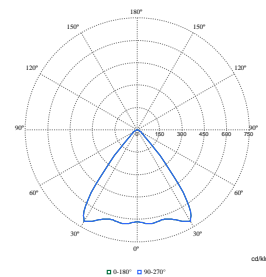

Polar Wide Diagrams

Polar Normal (separate) - DN610BI - 910505104691

Polar Normal (separate) - DN610BI - 910505104697

Polar Normal (separate) - DN610BI - 910505104682

LuxSpace Compact, recessed

Polar Wide Diagrams