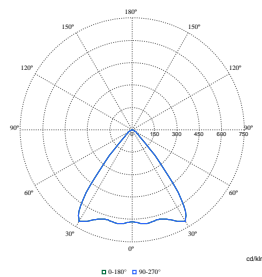

Polar Normal (separate) - DN610BI - 910505104697